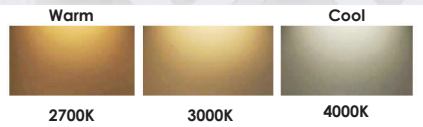

MX-L-120-1K:

ITEM#	LAMPING	DIMENSION	CRI	LUMENS		Additional Info.
				INIT.	DEL.	
A 89850	3W LED 3000K (Integrated)	6"L x 3.5"W x 1"H	90	190	150	  
B 89851	5W LED 3000K (Integrated)	12"L x 3.5"W x 1"H	90	320	260	  
C 89852	8W LED 3000K (Integrated)	18"L x 3.5"W x 1"H	90	500	470	  
D 89853	12W LED 3000K (Integrated)	24"L x 3.5"W x 1"H	90	750	670	  
E 89854	16W LED 3000K (Integrated)	30"L x 3.5"W x 1"H	90	1000	830	  
F 89855	20W LED 3000K (Integrated)	36"L x 3.5"W x 1"H	90	1250	1140	  

Finish: White (WT)

MX-L-120-3K:

ITEM#	LAMPING	DIMENSION	CRI	LUMENS		Additional Info.
				Init.	Del.	
A 89892	3W LED 2700-4000K (Incl.)	6"L x 3.5"W x 1"H	90+	200	175	  
B 89893	5W LED 2700-4000K (Incl.)	12"L x 3.5"W x 1"H	90+	320	275	  
C 89894	8W LED 2700-4000K (Incl.)	18"L x 3.5"W x 1"H	90+	500	450	  
D 89895	12W LED 2700-4000K (Incl.)	24"L x 3.5"W x 1"H	90+	750	650	  
E 89896	16W LED 2700-4000K (Incl.)	30"L x 3.5"W x 1"H	90+	1000	900	  
F 89897	20W LED 2700-4000K (Incl.)	36"L x 3.5"W x 1"H	90+	1250	1100	  

Finish: Bronze(BZ) Satin Nickel(SN) White(WT)

MAXIM
LIGHTING
General Tel: 626.956.4200
General Fax: 626.956.4235
253 N Vineland Ave.
City of Industry, CA 91746

LMXBRO1906

Stay Connected: maximlighting.com

1K & 3K COUNTERMAX

MAXIM
LIGHTING

3K COLOR TEMPERATURES & ADJUSTABLE GIMBALS

Match your mood with your lighting by switching between **3 color temperatures:** 2700K, 3000K, and 4000K. All are 90+ CRI for accurate color rendering when compared to natural light. Set the mood when entertaining with a warmer light or brighten the area for a clearer task area. Also, the 3K has a **patented gimbal** designed to allow light to be directed where you want it with an even light distribution and no hot spots.