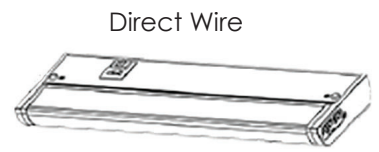

- FEATURES:**
- 3 Color temperatures: 4000K, 3000K, 2700K
 - Gimbals allows light to rotate 120°
 - Easy to install multiple 3/8 knockouts for direct wire
 - Extend end to end or with a connector cord
 - Link up to 750 max watts from one power supply
 - CRI 90+
 - 50,000 Hour rated life
 - Dimmable Triac Electronic Low Voltage Dimmers

- INCLUDES:**
- 1 x MX-L-120-3K

- COMPATIBLE WITH:**
- Lutron - DVELV-300P-WH
 - Lutron - CTCL-153P-WH

ACCESSORIES - Includes 9" Connector Cord

1K DIRECT WIRE & ECONOMICAL PRICE

Featuring a defused LED light with a **90+ CRI** this **3,000K** under cabinet light provides an **energy efficient** light output at an **economical price**. Direct wire for **easy installation** and **available in six sizes** with a white finish housing, The 1K family is Maxim's starting value in LED under cabinet lighting.

- INCLUDES:**
- Romex connector included
 - Mounting screws

- FEATURES:**
- Direct Wire with Knock on back sides and bottom
 - Easy to install multiple 3/8 knockouts for direct wire
 - 50,000 Hour Rated Life
 - Dimmable with Triac Dimmer