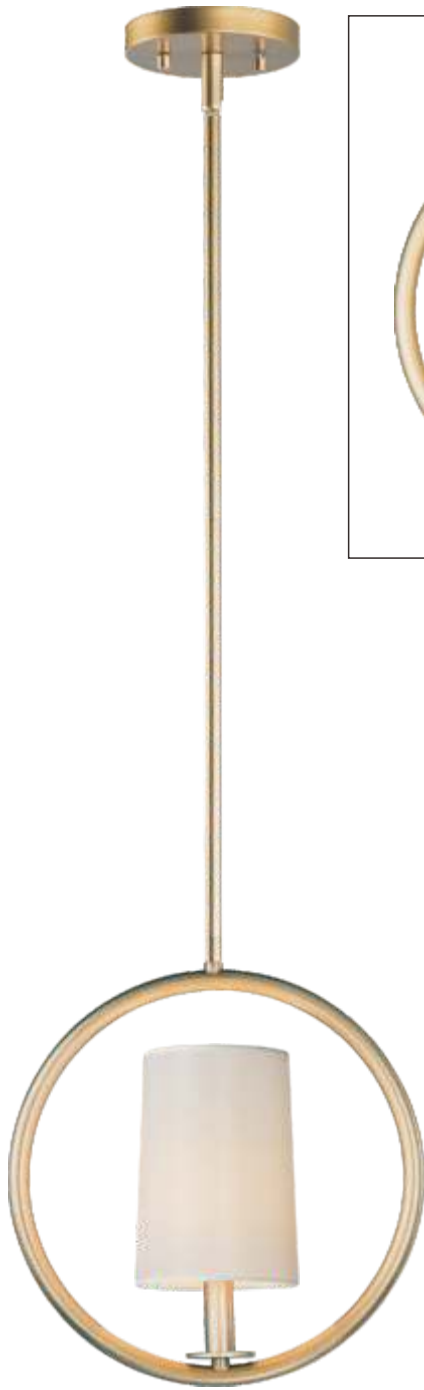

25292OFNAB
Mini Pendant

D