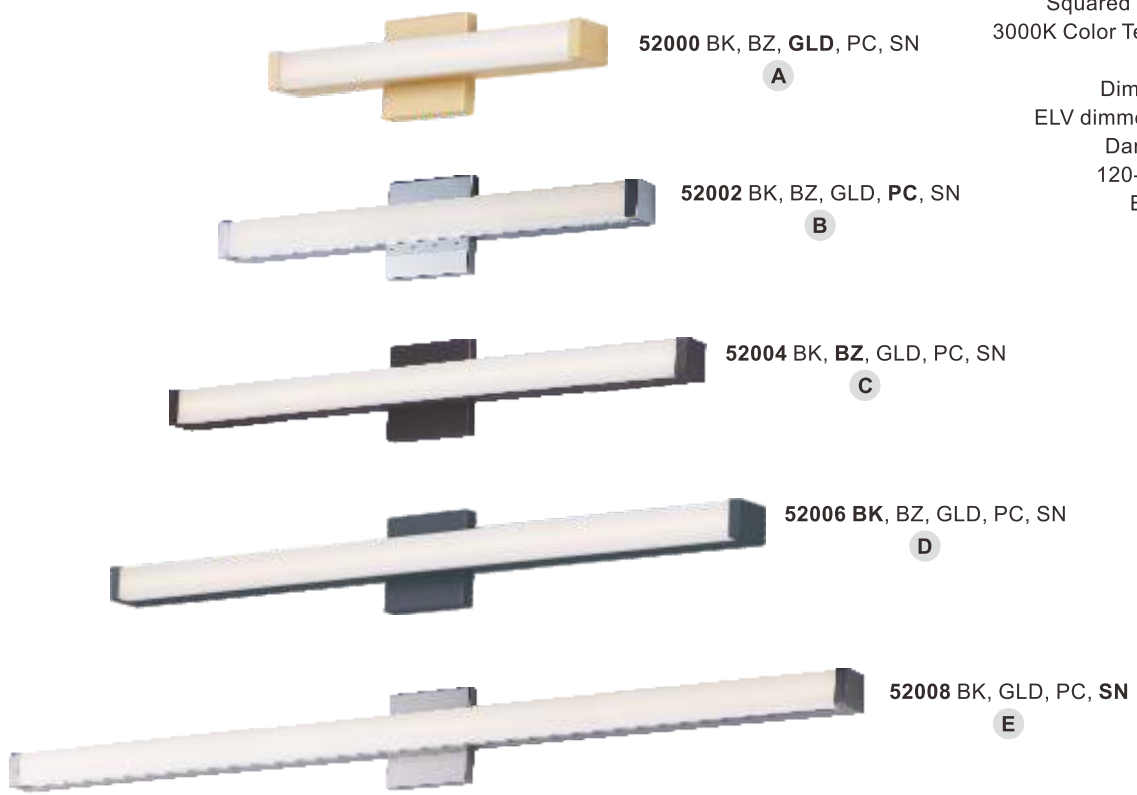

Finish Options: Black (BK) Polished Chrome (PC) Satin Nickel (SN)

SPEC

This minimalistic contemporary approach to LED vanity lighting will be the standard for both residential and commercial applications. The light engine features a high quality dimmable driver with multi volt input and high color rendering LEDs for the ultimate vanity lighting.