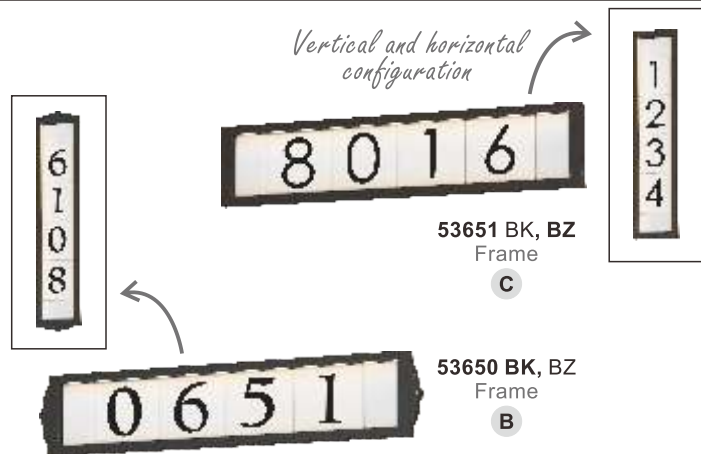

ITEM#	LAMPING	DIMENSION	CRI	LUMENS		Additional Info.
				INIT.	DEL.	
A	53610 6W PCB LED 3000K (Integrated)	12.5"W x 7"H x 2.25"Ext.	80+	160	70	LED, DALI, D1, D2, D3, D4, D5, D6, D7, D8, D9, D0
B	53650 2 x 2.75 W PCB LED 3000K (Integrated)	25"W x 5"H x 0.75"Ext.	80+	420	280	LED, DALI, D1, D2, D3, D4, D5, D6, D7, D8, D9, D0
C	53651 2 x 2.75 W PCB LED 3000K (Integrated)	23.5"W x 5"H x 0.75"Ext.	80+	420	280	LED, DALI, D1, D2, D3, D4, D5, D6, D7, D8, D9, D0

Finish Options: Black (BK) Bronze (BZ) White (WT)