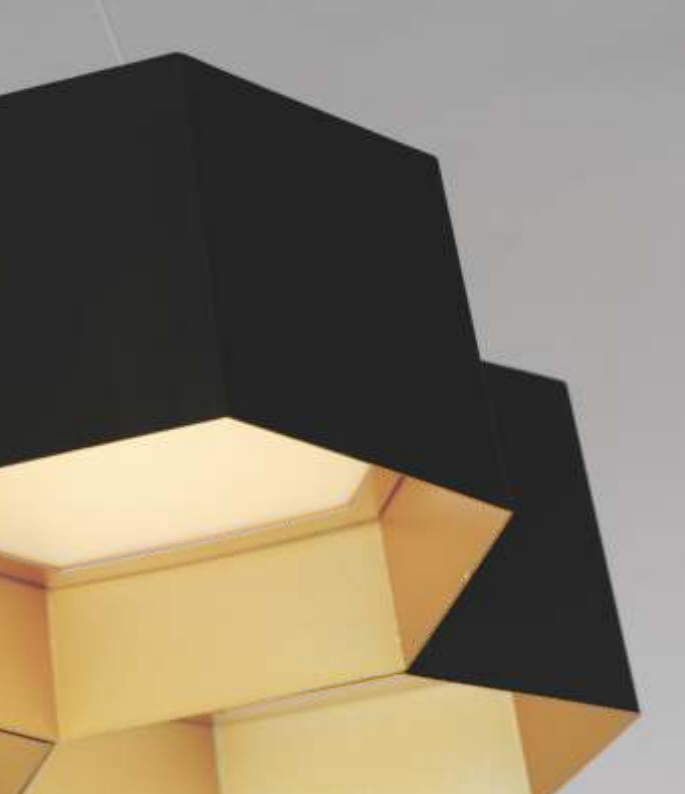

HONEYCOMB

A series of hexagonal metal shades are slightly tapered to create a gentle arc when suspended together. The dramatic combination of Black with Gold interior adds flair to this unique and bold design. Ample illumination is provided by high power integrated LED and softened by acrylic diffusers recessed into each compartment.