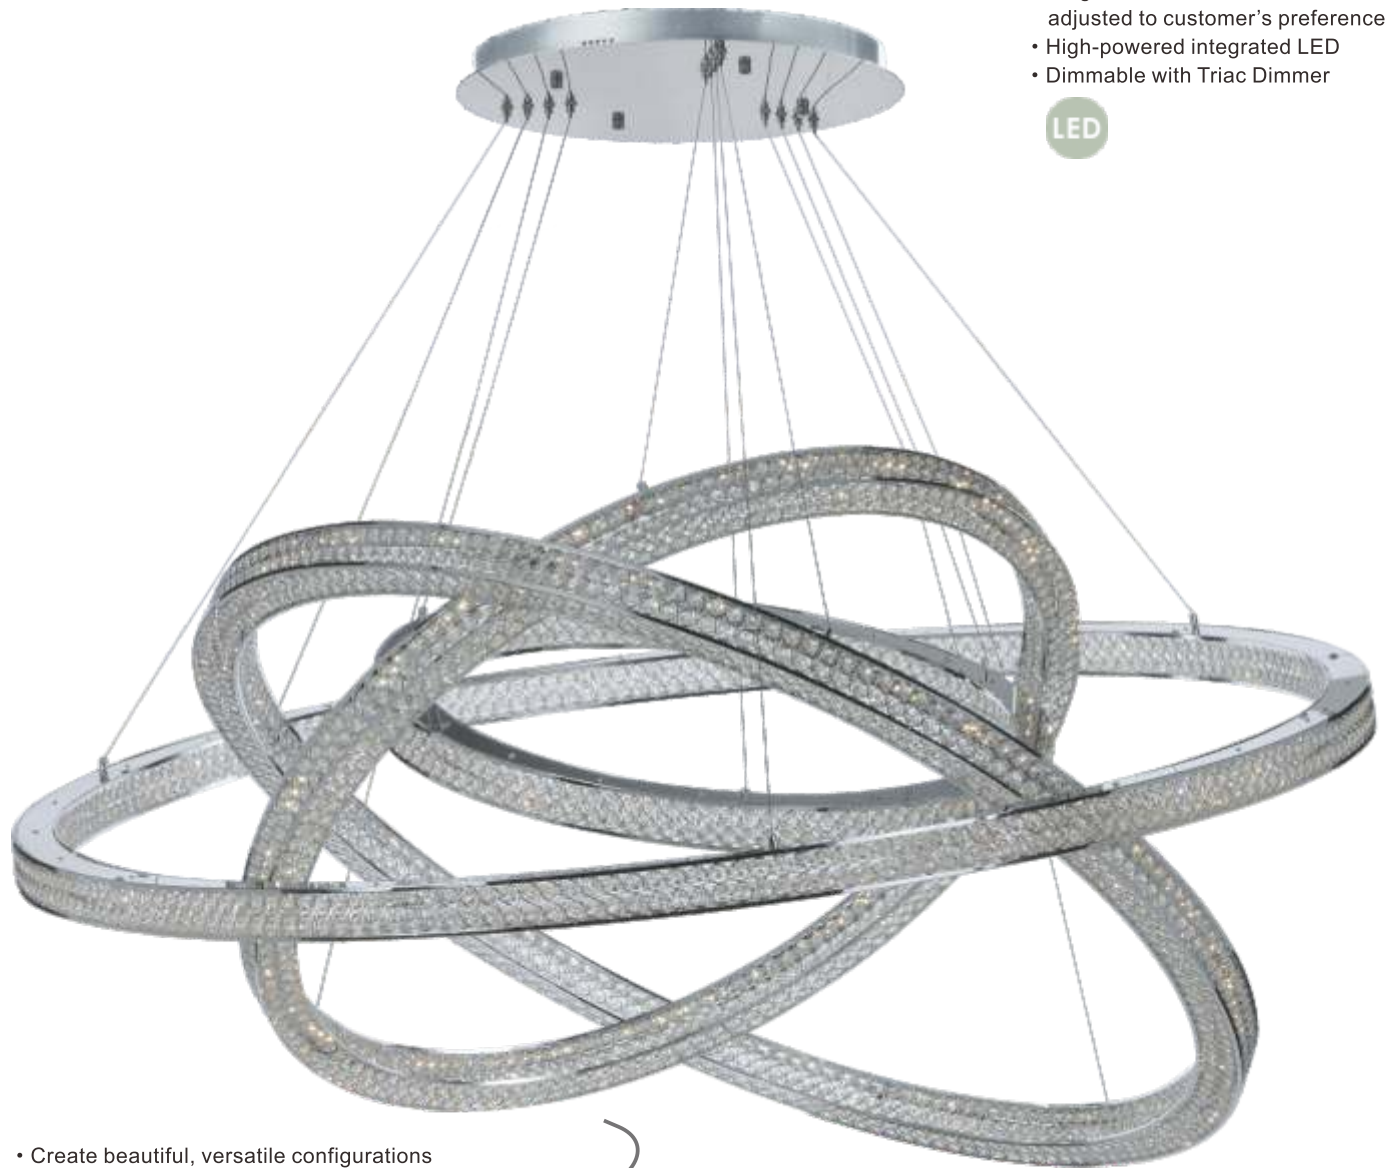

Finish: Beveled crystal (BC) Polished Chrome (PC)

ETERNITY

Frames of metal rings encased with Beveled Crystal jewels are finished in Polished Chrome. Suspended by cables as if floating in air, these rings cast rainbows of light when illuminated by the integrated LED.

ETERNITY

- Polished Chrome rings inset with Beveled Crystal jewels
- Rings in different sizes can be adjusted to customer's preference
- High-powered integrated LED
- Dimmable with Triac Dimmer

• Create beautiful, versatile configurations