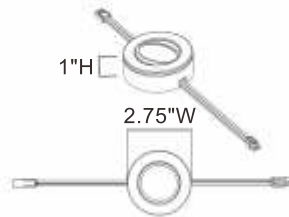

- Junction box includes multiply knockouts for easy mounting

ITEM#	LAMPING	DIMENSION	CRI	LUMENS		Additional Info.
				INIT.	DEL.	
53830	1 x 4W LED 3000K (Integrated)	2.75"W x 1"H	90+	250	200	
53832	1 x 4W LED 2700K (Integrated)	2.75"W x 1"H	90+	250	200	
53835	3 x 4W LED 3000K (Integrated)	2.75"W x 1"H	90+	250	200	
53836	3 x 4W LED 2700K (Integrated)	2.75"W x 1"H	90+	250	200	

Finish Options: Anodized Bronze (BRZ) Satin Nickel(SN) White (WT)

ACCESSORIES