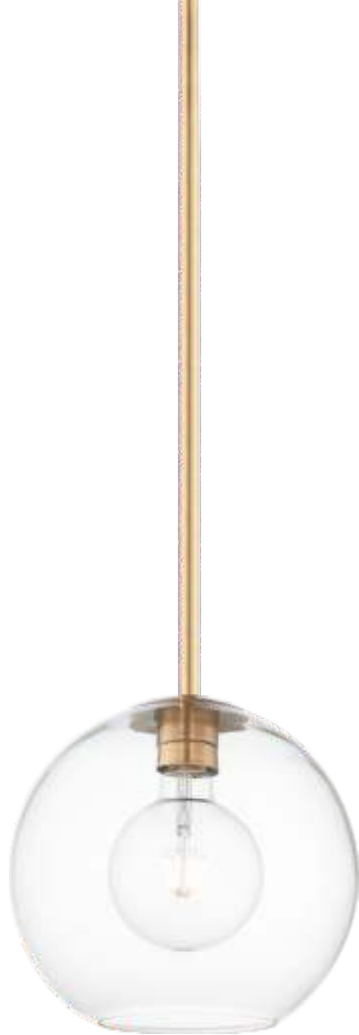

38419CLNAB
Pendant
A