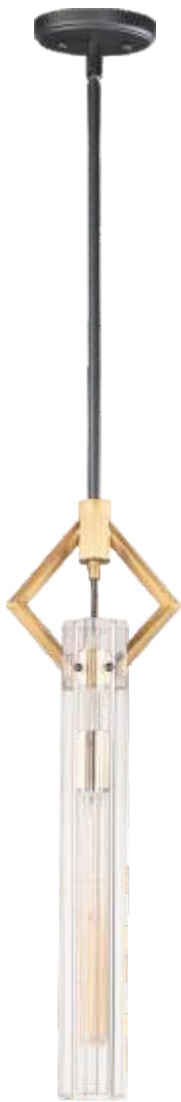

16111CLBKAB
Mini Pendant
D