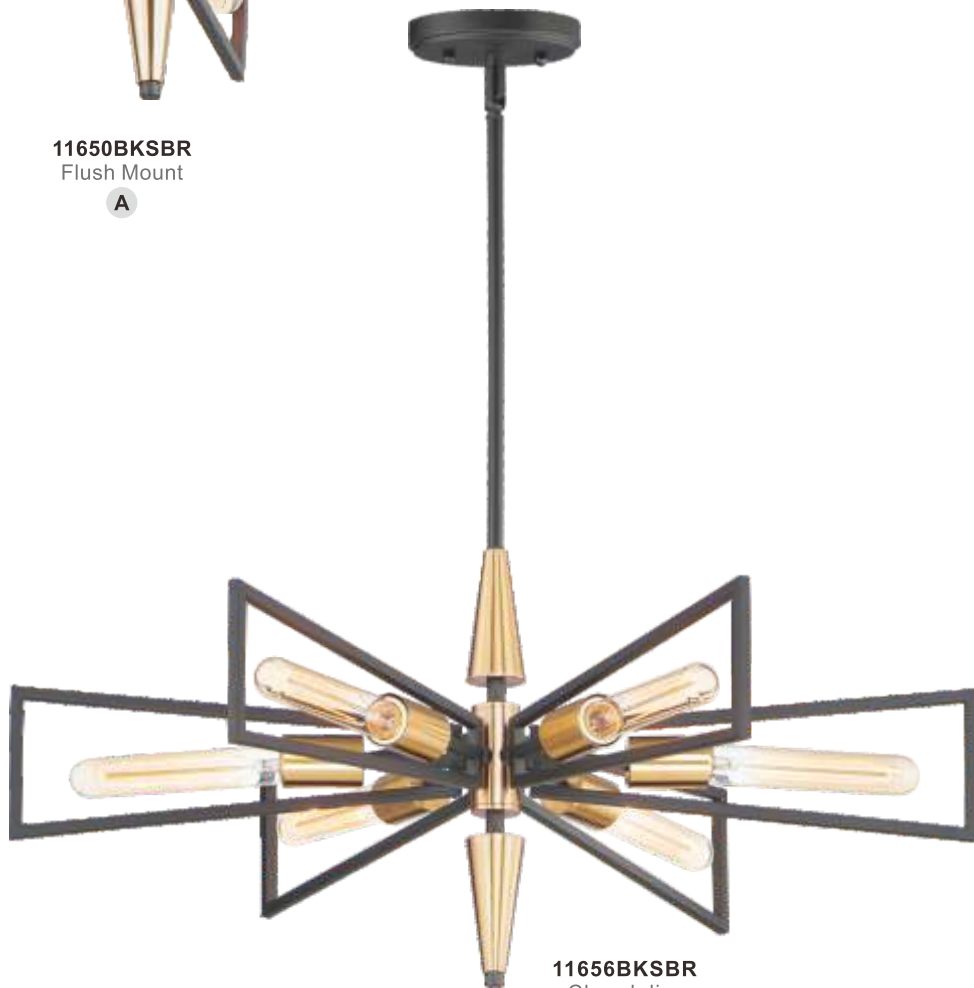

A

11656BKSBR
Chandelier