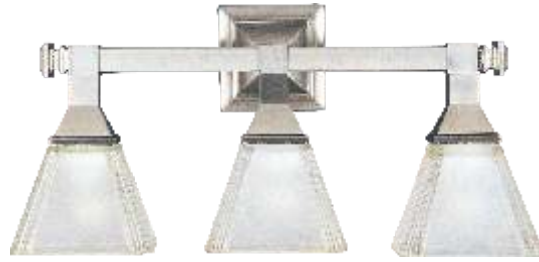

BRENTWOOD

Incandescent •
Suitable for Damp Location •

11078 FTOI, FTSN

A