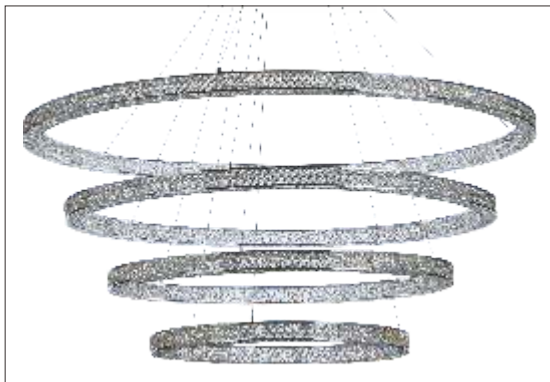

Finish: Beveled crystal (BC) Polished Chrome (PC)

ETERNITY

Frames of metal rings encased with Beveled Crystal jewels are finished in Polished Chrome. Suspended by cables as if floating in air, these rings cast rainbows of light when illuminated by the integrated LED.

ETERNITY

- Polished Chrome rings inset with Beveled Crystal jewels
- Rings in different sizes can be adjusted to customer's preference
- High-powered integrated LED
- Dimmable with Triac Dimmer

• Create beautiful, versatile configurations