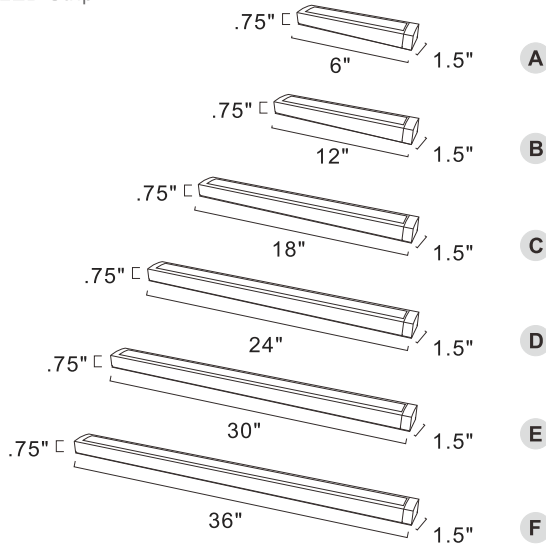

ITEM#	LAMPING	DIMENSION	CRI	LUMENS		Additional Info.
				INTI.	DEL.	
A	88950 3W LED 2700-3000-3500-4000-5000K (Inte.)	6"L x 1.5"W x .75"H	90+	300	130	
B	88951 6W LED 2700-3000-3500-4000-5000K (Inte.)	12"L x 1.5"W x .75"H	90+	600	320	
C	88952 9W LED 2700-3000-3500-4000-5000K (Inte.)	18"L x 1.5"W x .75"H	90+	900	590	
D	88953 12W LED 2700-3000-3500-4000-5000K (Inte.)	24"L x 1.5"W x .75"H	90+	1200	740	
E	88954 15W LED 2700-3000-3500-4000-5000K (Inte.)	30"L x 1.5"W x .75"H	90+	1500	950	
F	88955 18W LED 2700-3000-3500-4000-5000K (Inte.)	36"L x 1.5"W x .75"H	90+	1800	1130	

Finish options: Bronze (BZ) White (WT)