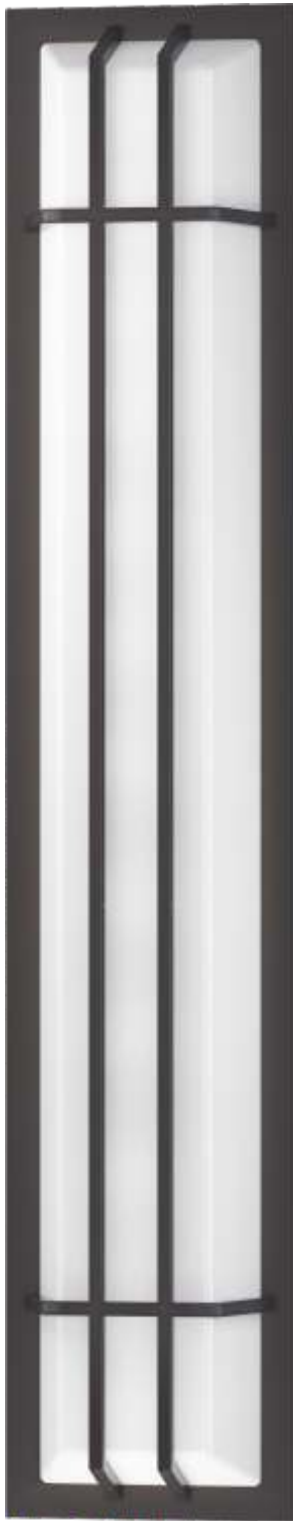

55689WTBZ
Outdoor Wall

A