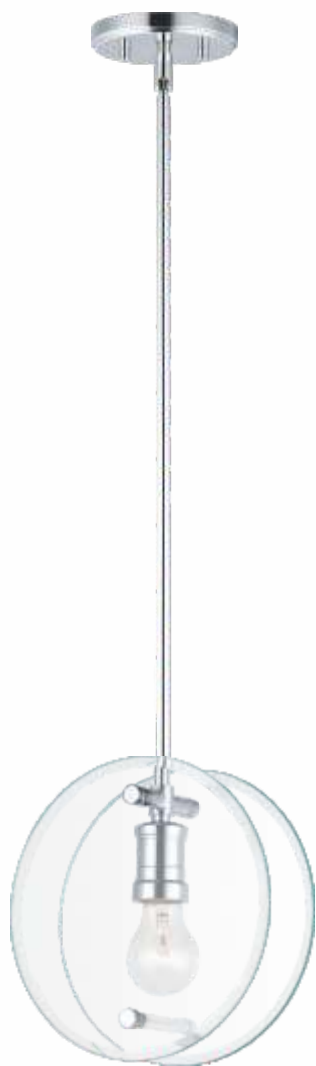

21290CLPC
Pendant
A