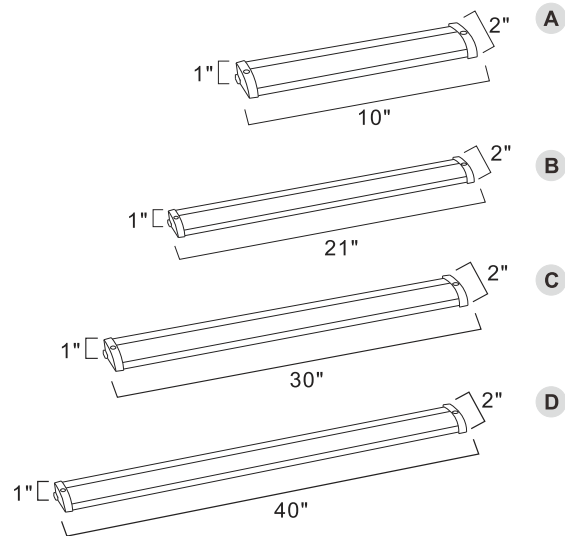

ITEM#	LAMPING	DIMENSION	CRI	LUMENS	Additional Info.
A 89901	6W LED 3000K (Integarted)	10"L x 2"W x 1"H	80+	390	
B 89902	10W LED 3000K (Integarted)	21"L x 2"W x 1"H	80+	650	
C 89903	12W LED 3000K (Integarted)	30"L x 2"W x 1"H	80+	780	
D 89904	14W LED 3000K (Integarted)	40"L x 2"W x 1"H	80+	910	

Finish Options: Anodized Bronze (BRZ) White (WT)