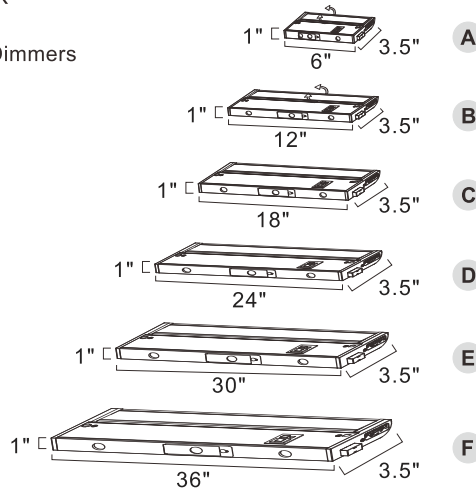

ITEM#	LAMPING	DIMENSION	CRI	LUMENS		Additional Info.
				INTI.	DEL.	
A	89892 | 3W LED 2700-4000K (Inte.)	6"L x 3.5"W x 1.22"H	90+	200	175	
B	89893 | 5W LED 2700-4000K (Inte.)	12"L x 3.5"W x 1"H	90+	320	275	
C	89894 | 8W LED 2700-4000K (Inte.)	18"L x 3.5"W x 1"H	90+	500	450	
D	89895 | 12W LED 2700-4000K (Inte.)	24"L x 3.5"W x 1"H	90+	750	650	
E	89896 | 16W LED 2700-4000K (Inte.)	30"L x 3.5"W x 1"H	90+	1000	900	
F	89897 | 20W LED 2700-4000K (Inte.)	36"L x 3.5"W x 1"H	90+	1250	1100	

Finish Options: Bronze (BZ) Satin Nickel (SN) White (WT)