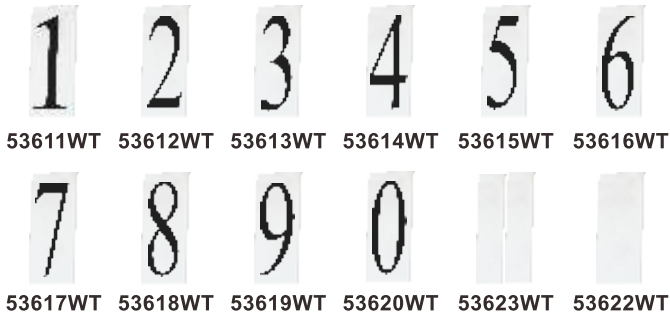

ITEM#	LAMPING	DIMENSION	CRI	LUMENS		Additional Info.
				INIT.	DEL.	
A	53610 6W PCB LED 3000K (Integrated)	12.5"W x 7"H x 2.25"Ext.	80+	160	70	LED, DALI, D1, D2, D3, D4, D5, D6, D7, D8, D9, D0
B	53650 2 x 2.75 W PCB LED 3000K (Integrated)	25"W x 5"H x 0.75"Ext.	80+	420	280	LED, DALI, D1, D2, D3, D4, D5, D6, D7, D8, D9, D0
C	53651 2 x 2.75 W PCB LED 3000K (Integrated)	23.5"W x 5"H x 0.75"Ext.	80+	420	280	LED, DALI, D1, D2, D3, D4, D5, D6, D7, D8, D9, D0

Finish Options: Black (BK) Bronze (BZ) White (WT)