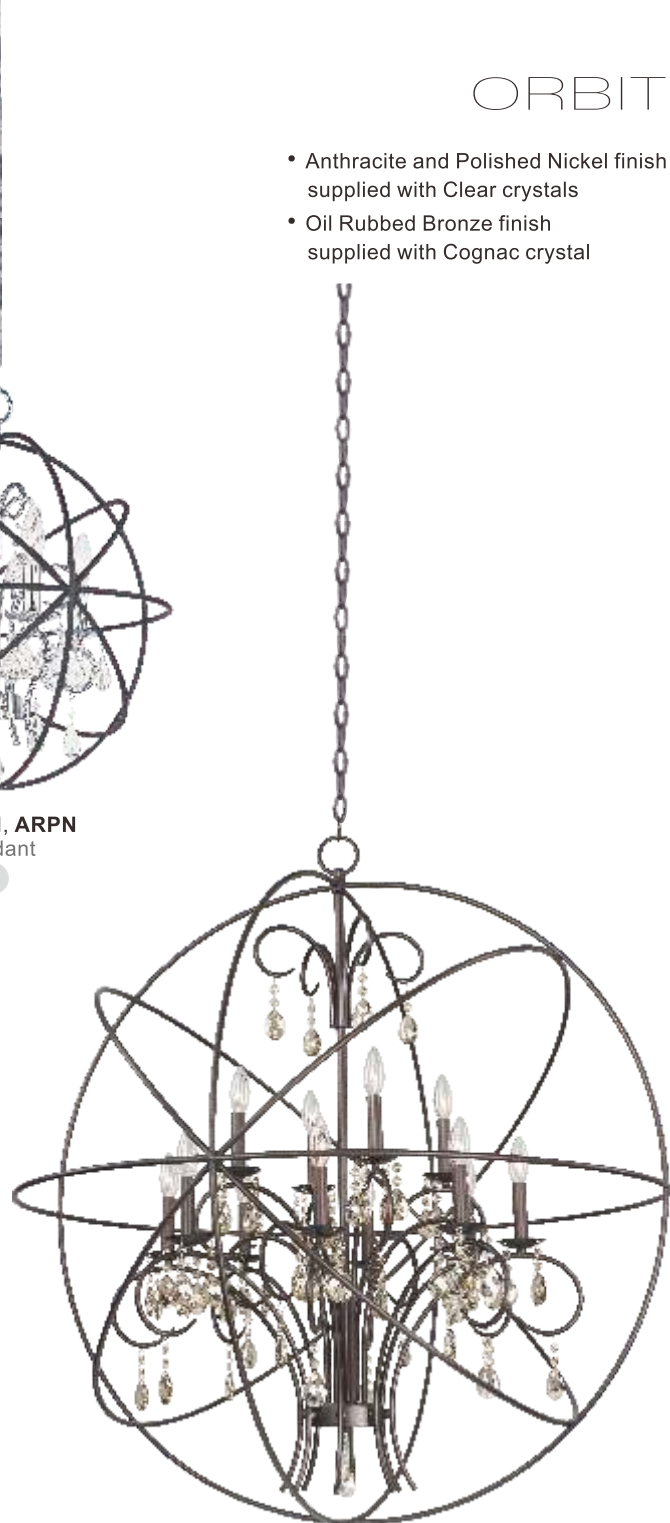

25147 OI, ARPN
Pendant

E

	ITEM#	LAMPING	DIMENSION	Additional Info.
A	25144	6 x 60W CA, Incan	25"W x 28"H	Crystal Included
B	25140	3 x 60W CA, Incan	12"W x 14"H	Crystal Included
C	25142	4 x 60W CA, Incan	19"W x 21.5"H	Crystal Included
D	25145	9 x 60W CA, Incan	30"W x 33"H	Crystal Included
E	25147	12 x 40W CA, Incan	40"W x 43.5"H	Crystal Included

Finish options: Anthracite/Polished Nickel (ARPN) Oil Rubbed Bronze (OI)