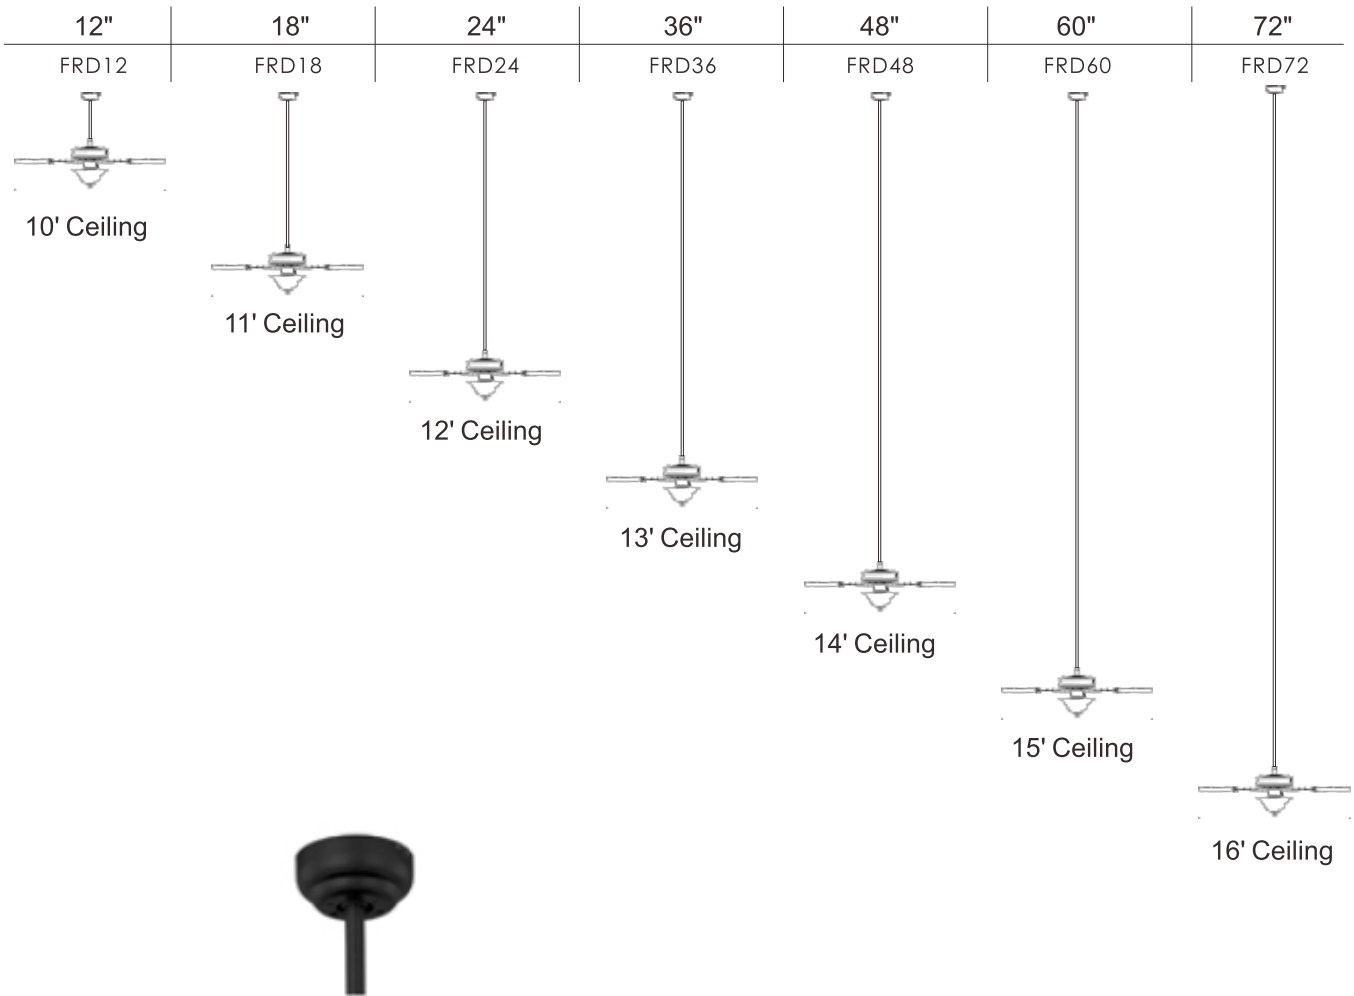

DOWNRODS

Our Max Fan Downrods give you the versatility you need when installing your Max fan in a room with high ceilings.

For Max Fans with Light Kits installed, reduce the length of the downrod by 12".
Longer downrods are available on special order.

ITEM#	Description	DIMENSION	Additional Info.
FRD12	12" Ceiling Fan Down Rod	.75"W x 12"L	Compatible with Max Fan Collection
FRD18	18" Ceiling Fan Down Rod	.75"W x 18"L	Compatible with Max Fan Collection
FRD24	24" Ceiling Fan Down Rod	.75"W x 24"L	Compatible with Max Fan Collection
FRD36	36" Ceiling Fan Down Rod	.75"W x 36"L	Compatible with Max Fan Collection
FRD48	48" Ceiling Fan Down Rod	.75"W x 48"L	Compatible with Max Fan Collection
FRD60	60" Ceiling Fan Down Rod	.75"W x 60"L	Compatible with Max Fan Collection
FRD72	72" Ceiling Fan Down Rod	.75"W x 72"L	Compatible with Max Fan Collection

Finish Options: Black(BK) Matte White (MW) Oil Rubbed Bronze (OI) Satin Nickel (SN)