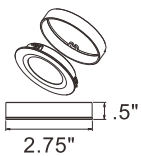

- Two piece Aluminum Construction for both Surface and Recessed Installation

ITEM#	LAMPING	DIMENSION	CRI	LUMENS	Additional Info.
53860	2.3W LED 3000K (Integrated)	2.75"W x .5"H	80+	220	

Finish Options: Brushed Aluminum (AL) Anodized Bronze (BRZ) White (WT)