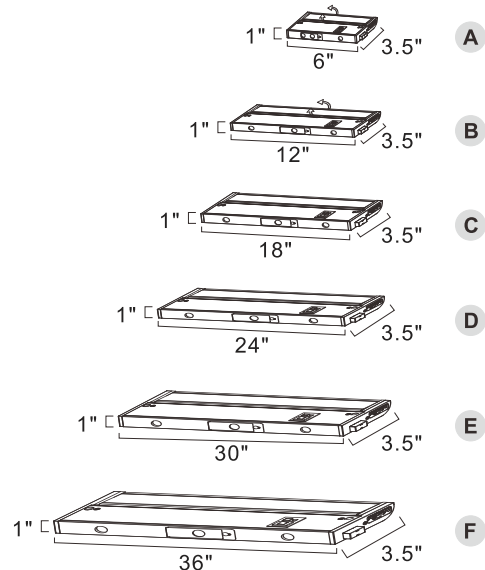

ITEM#	LAMPING	DIMENSION	LUMENS			Additional Info.
			CRI	INTI.	DEL.	
A 89862	3W LED 2700-3000-3500-4000-5000K (Inte.)	6"L x 3.5"W x 1"H	90+	270	200	
B 89863	6W LED 2700-3000-3500-4000-5000K (Inte.)	12"L x 3.5"W x 1"H	90+	540	460	
C 89864	10W LED 2700-3000-3500-4000-5000K (Inte.)	18"L x 3.5"W x 1"H	90+	1100	930	
D 89865	13W LED 2700-3000-3500-4000-5000K (Inte.)	24"L x 3.5"W x 1"H	90+	1400	1150	
E 89866	15W LED 2700-3000-3500-4000-5000K (Inte.)	30"L x 3.5"W x 1"H	90+	1600	1420	
F 89867	19W LED 2700-3000-3500-4000-5000K (Inte.)	36"L x 3.5"W x 1"H	90+	1900	1730	

Finish Options: Bronze(BZ) Satin Nickel(SN) White(WT)

MXInterLink4 Connector Cord
9" **87876 BK, WT**
12" **87875 BK, WT**
18" **87877 BK, WT**
24" **87878 BK, WT**

Plastic Wire Clip
53255
1"L x .5"W x .25"H
• Package of 10

MXInterLink4 Power Cord
87880 BK, WT
72"L

MXInterLink4 Direct Wire Box
87885 BK, WT
6.5"L x 2.75"W x 1"H