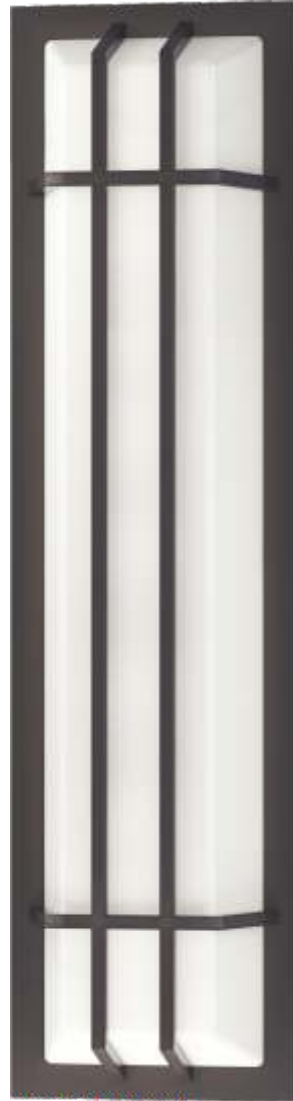

55687WTBZ
Outdoor Wall

B

TRILOGY

This commercial grade outdoor sconce features a trapezoidal White acrylic lens on an stainless steel frame finished in Bronze. A four-position switch, located on the back, allows you to select the color temperature from 2700K to 5000K to meet a wide range of specified color temps.