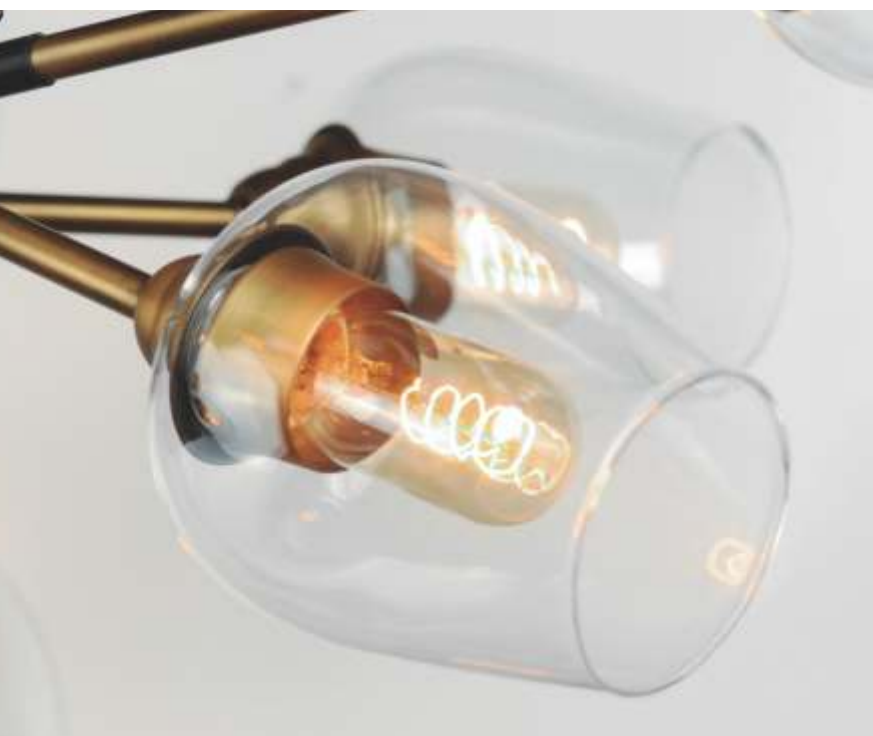

SAVVY

Clear glass goblets are supported by multiple arms of Black and Antique Brass which originate from a center collector. This collection is made even more unique by the vintage T14 spiral filament lamps which are supplied with each fixture.