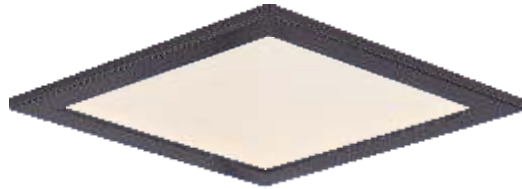

58722 WTBK, **WTBZ**, WTSN, WTWT
Flush/Wall Mount

F