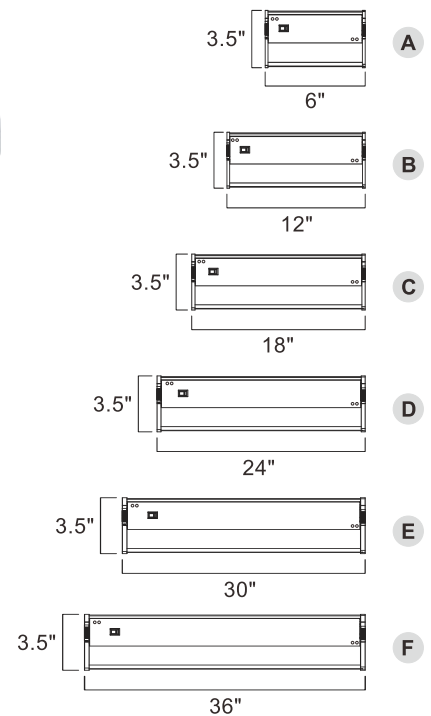

ITEM#	LAMPING	DIMENSION	HCO	CRI	LUMENS		Additional Info.
					INIT.	DEL.	
A	89850 3W LED 3000K (Integrated)	6"L x 3.5"W x 1"H	.75"	90+	190	150	
B	89851 5W LED 3000K (Integrated)	12"L x 3.5"W x 1"H	.75"	90+	320	260	
C	89852 8W LED 3000K (Integrated)	18"L x 3.5"W x 1"H	.75"	90+	500	470	
D	89853 12W LED 3000K (Integrated)	24"L x 3.5"W x 1"H	.75"	90+	750	670	
E	89854 16W LED 3000K (Integrated)	30"L x 3.5"W x 1"H	.75"	90+	1000	830	
F	89855 20W LED 3000K(Integrated)	36"L x 3.5"W x 1"H	.75"	90+	1250	1140	

Finish: White (WT)