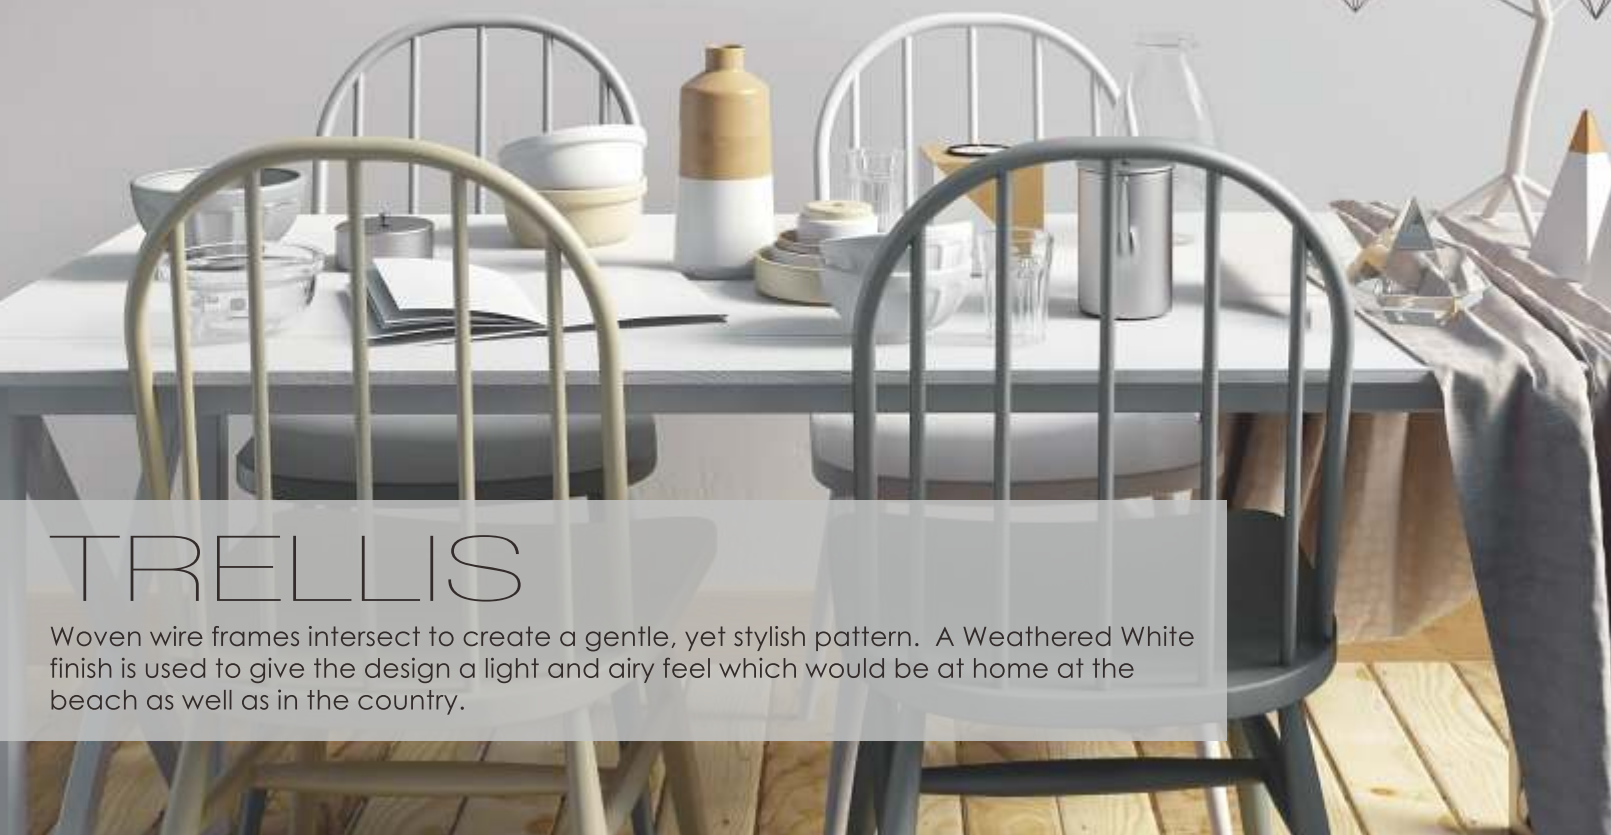

Finish: Black/Gold (BKGLD)

TRELLIS

Woven wire frames intersect to create a gentle, yet stylish pattern. A Weathered White finish is used to give the design a light and airy feel which would be at home at the beach as well as in the country.