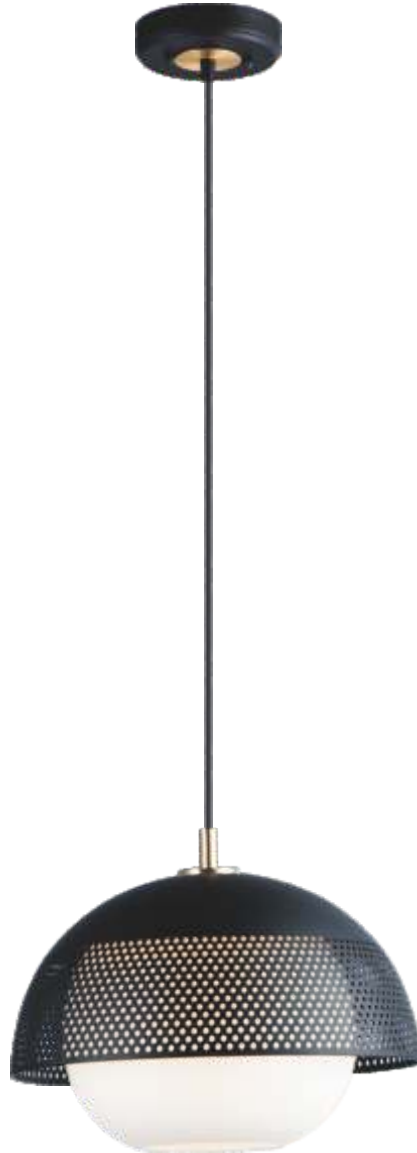

10082WTBKSBR
Pendant
B