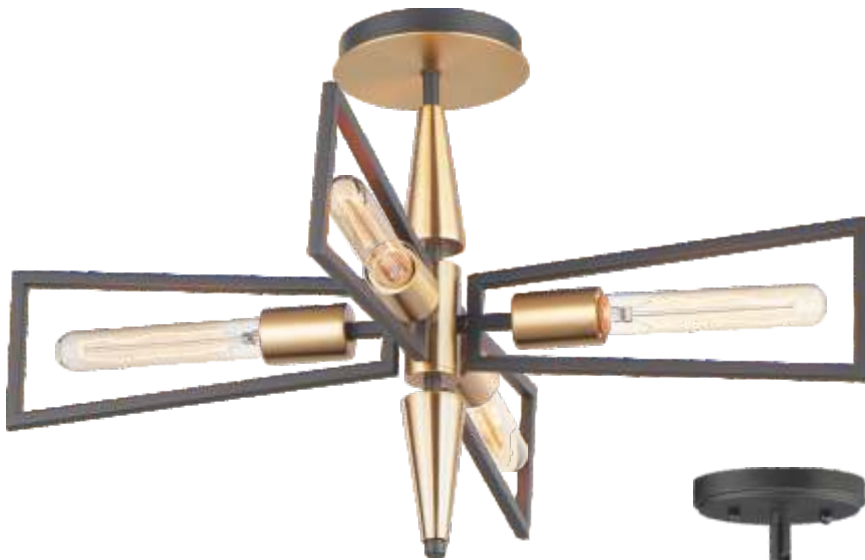

WINGS

- Two-tone Black/Satin Brass combo
- Welded steel construction
- Tubular filament bulbs recommended (not included)

11650BKSBR
Flush Mount