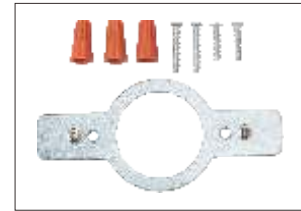

DIVERSE

This very compact LED flush mount easily installs on any 3.5" octagon box and gives the look of a recessed trim. Constructed of Die Cast Aluminum, the Diverse luminaire is dimmable and also approved for wet locations so it can be used in virtually any ceiling application, including showers.

A

MSC030

B

C

D

E