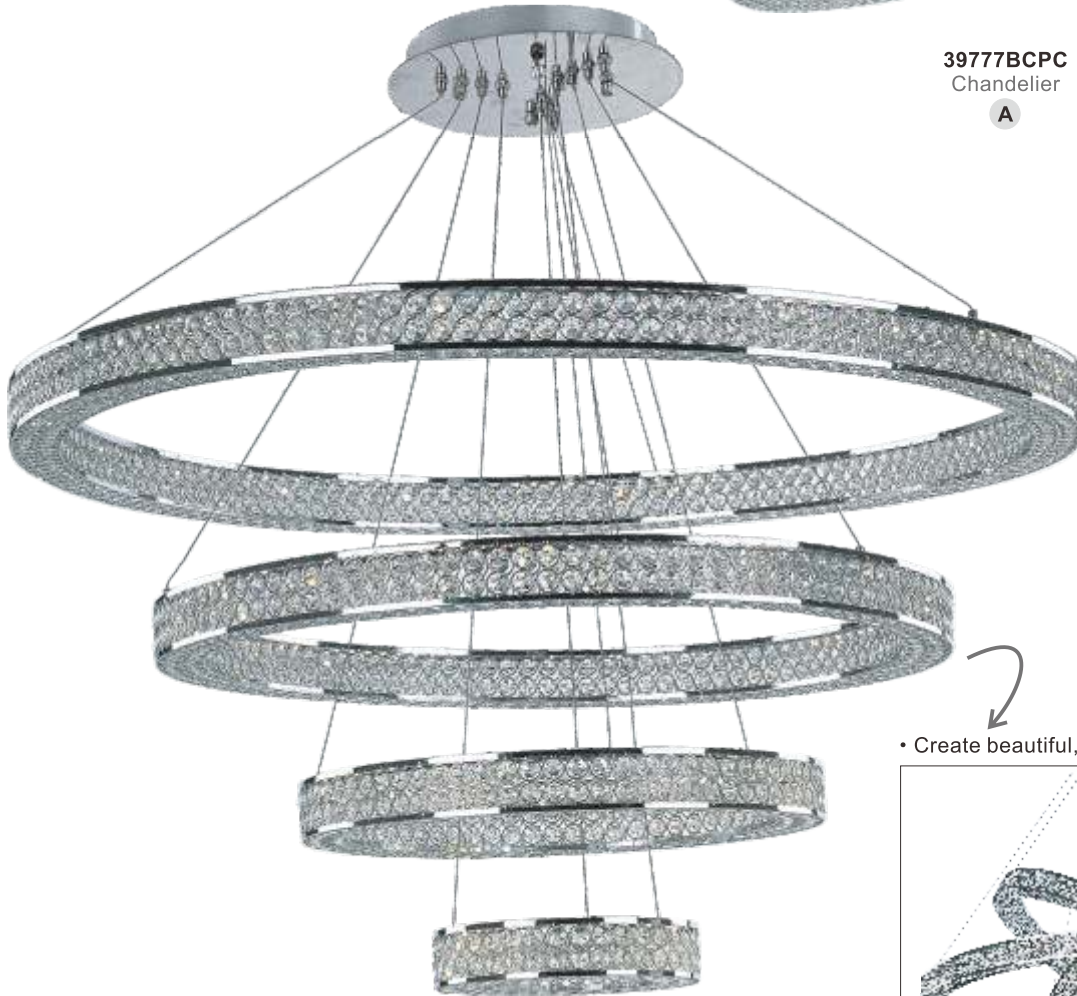

A

39778BCPC
Chandelier

B

• Create beautiful, versatile configurations