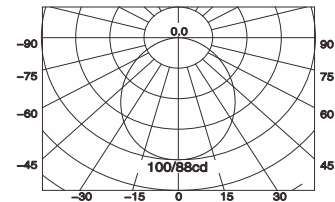

Angular Displacement Degree

- Two piece Aluminum Construction for both Surface and Recessed Installation

ITEM#	LAMPING	DIMENSION	CRI	LUMENS	Additional Info.
53860	2.3W LED 3000K (Integrated)	2.75"W x .5"H	80+	220	

Finish Options: Brushed Aluminum (AL) Anodized Bronze (BRZ) White (WT)

ACCESSORIES

Extension Cords
12" 53868 BK, WT
24" 53869 BK, WT

- Extends distance between driver and MX-LD-D LED disc
- Extends distance between any two MX-LD-D LED discs
- Maximum amount of extension cords on a single driver is 120"

24V 20W Direct Wire Driver
53878BK
7.75"L x 2"W x 1.25"H

Input
Output
Operates
Output Cord
Junction
Dimmable

110V-277V
24V, .83A output
Up To 6 Discs
32°F to 104°F
Junction
Dimmable

24V 30W Direct Wire Driver
53879BK
9.5"L x 2"W x 1.25"H

110V-2770V
24V, 1.25A output
Up To 9 Discs
32°F to 104°F
Junction
Dimmable