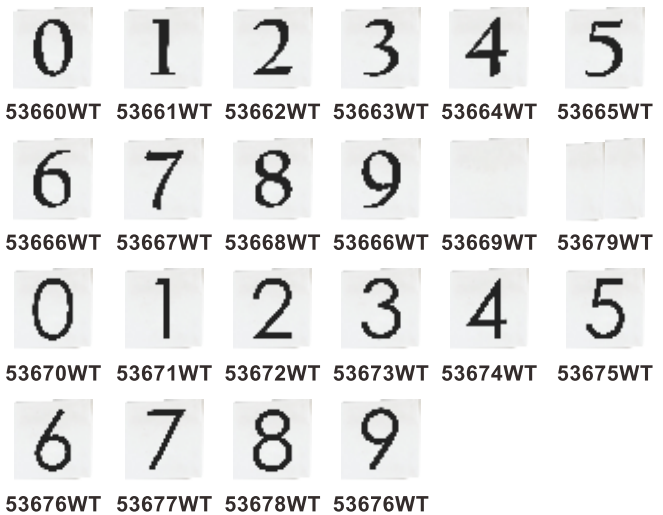

ITEM#	LAMPING	DIMENSION	CRI	LUMENS		Additional Info.
				INIT.	DEL.	
A	53610 6W PCB LED 3000K (Integrated)	12.5"W x 7"H x 2.25"Ext.	80+	160	70	LED, DALI, D1, D2, D3, D4, D5, D6, D7, D8, D9, D0
B	53650 2 x 2.75 W PCB LED 3000K (Integrated)	25"W x 5"H x 0.75"Ext.	80+	420	280	LED, DALI, D1, D2, D3, D4, D5, D6, D7, D8, D9, D0
C	53651 2 x 2.75 W PCB LED 3000K (Integrated)	23.5"W x 5"H x 0.75"Ext.	80+	420	280	LED, DALI, D1, D2, D3, D4, D5, D6, D7, D8, D9, D0

Finish Options: Black (BK) Bronze (BZ) White (WT)