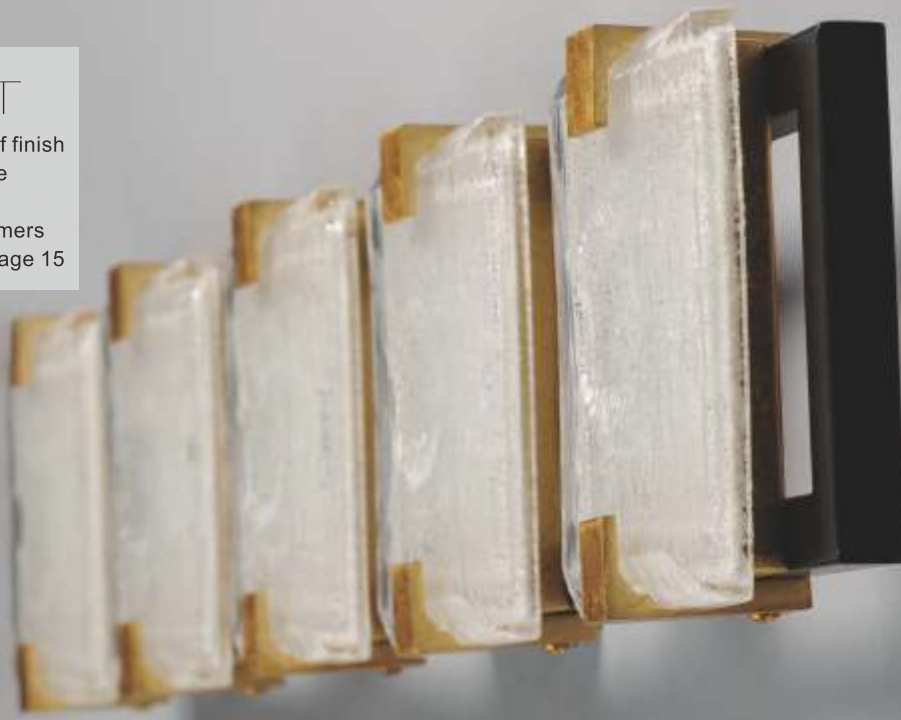

RADIANT

- Two tone Black/Gold Leaf finish
- 3000K Color Temperature
- CRI 90+
- Dimmable with Triac dimmers
- Full collection found on page 15

39532CYBKGL

A