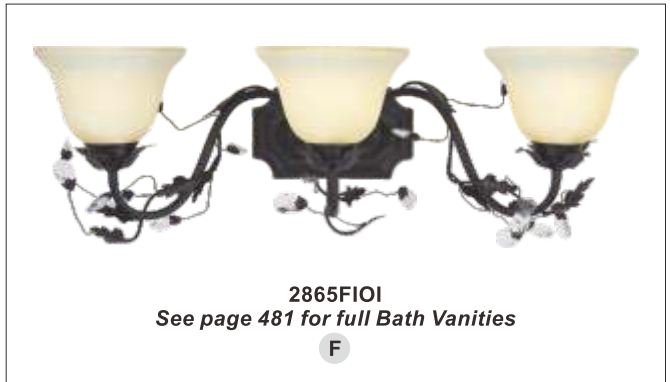

2865FIOI
See page 481 for full Bath Vanities
F