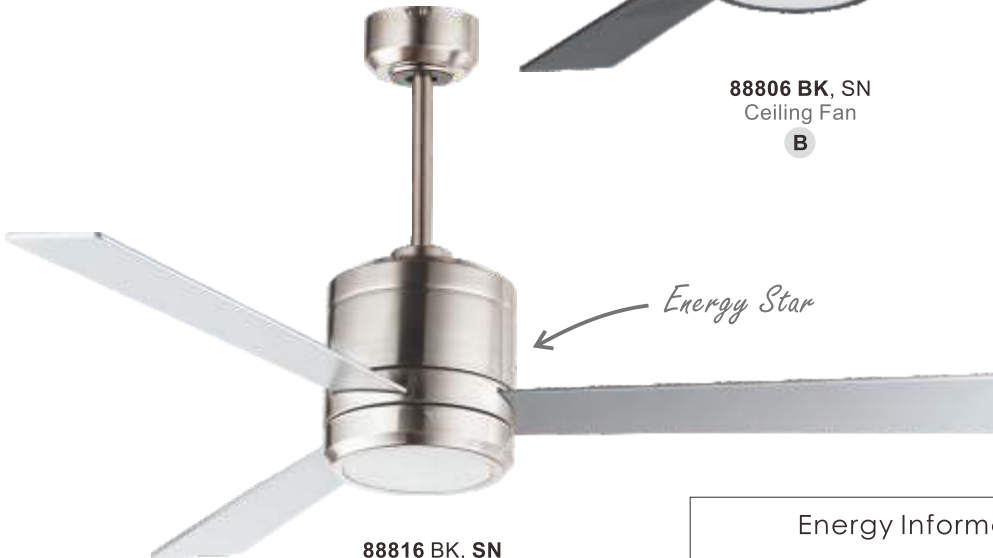

88816 BK, SN
Ceiling Fan
C

Energy Information at High Speed

ITEM#	Airflow	Electricity Use (excludes lights)	Airflow Efficiency
88805	4908 CFM	60W	81 CFM / W
88806	4908 CFM	60W	81 CFM / W
88816	4236 CFM	13.8W	301 CFM / W

	ITEM#	LAMPING	DIMENSION	Additional Info.
A	88805		52"W x 14.25"H	BK with BK Blades, SN with Silver Blades, Wall Control
B	88806	1 X 24W LED (Incl.)	52"W x 14.25"H	BK with BK Blades, SN with Silver Blades, Wall Control
C	88816	1 X 24W LED (Incl.)	52"W x 14.25"H	BK with BK Blades, SN with Silver Blades, Wall Control

Finish options: Black (BK) Satin Nickel (SN)