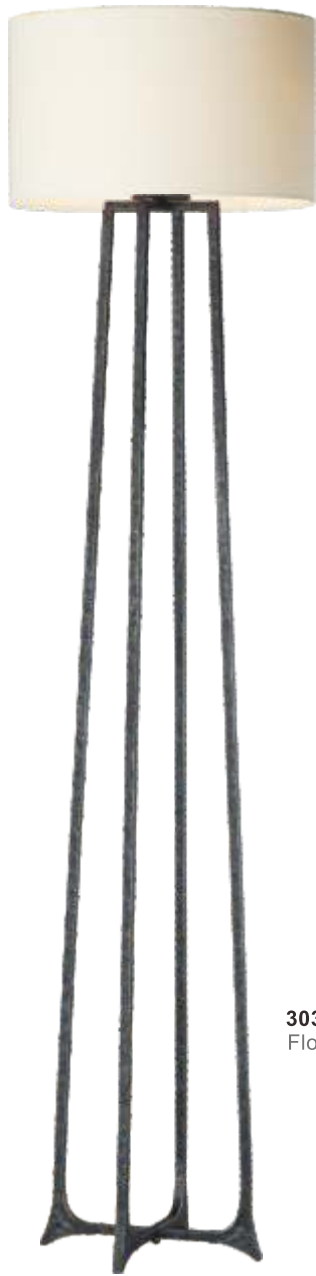

30309CVNI
Floor Lamp
F