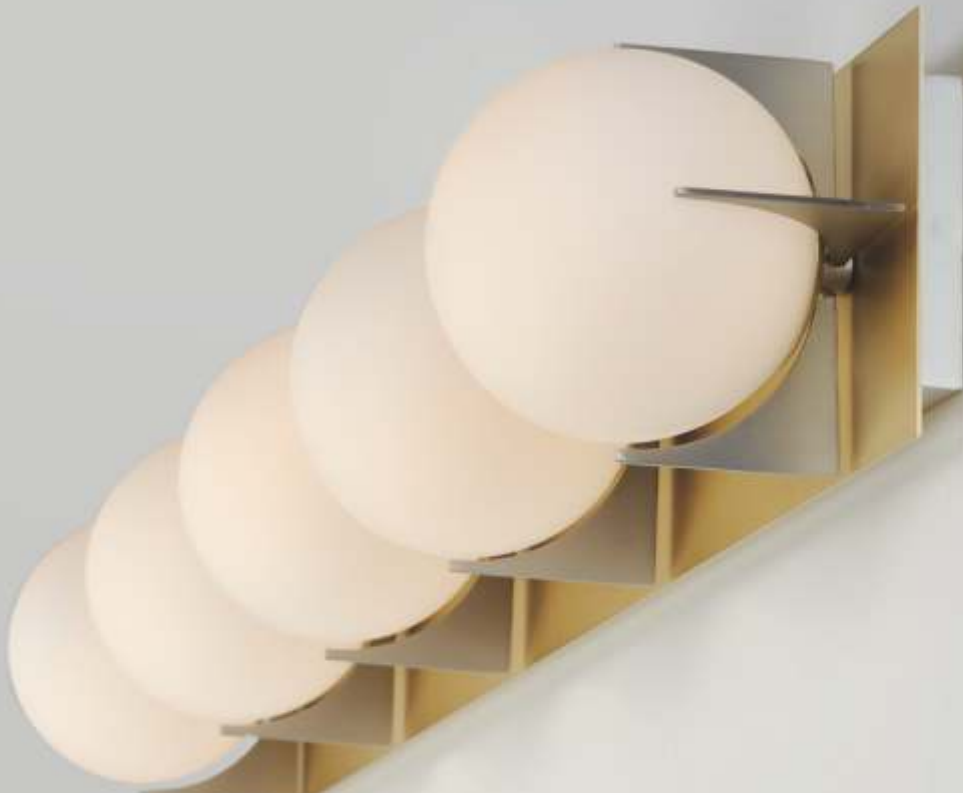

FINN

Two tone finish of Satin Brass
and Brushed Platinum •
Satin White opal glass shades •
Full collection found on page 49 •

32477SWSBRBP

B