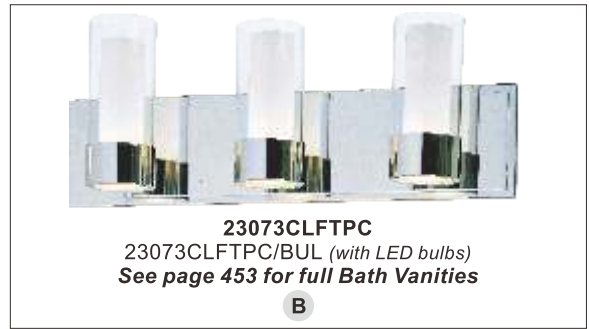

23073CLFTPC
23073CLFTPC/BUL (with LED bulbs)
See page 453 for full Bath Vanities

B

(LED option)
BL2G9CL120V30
G9 LED Bulb **LED**

- Clear outer glass
- Frosted inner glass
- G9, Xenon Bulbs Included
- Optional LED G9 bulbs available