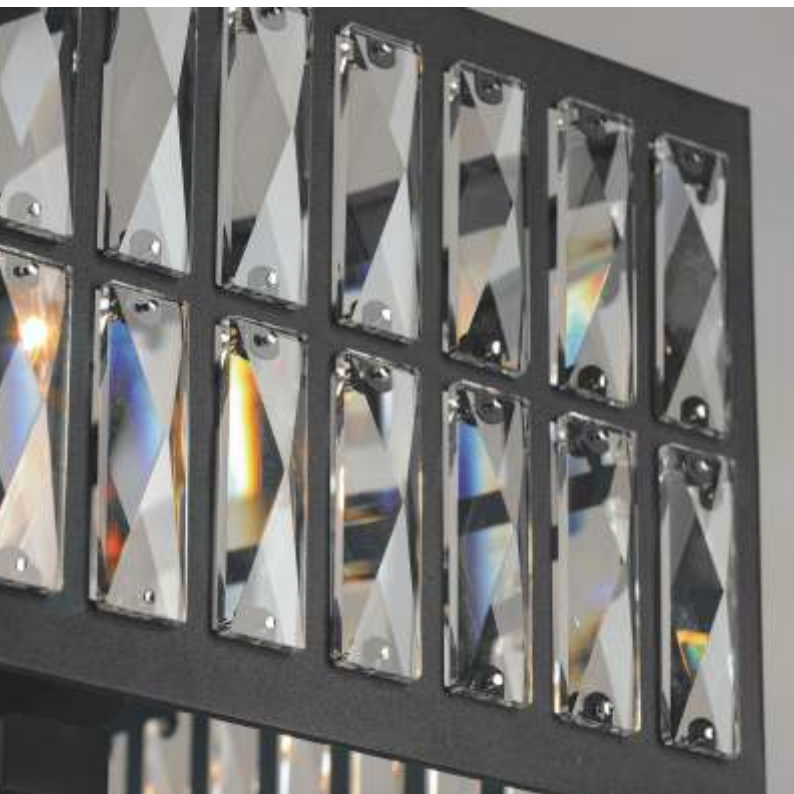

Finish: Beveled Crystal (BC) Polished Chrome (PC)

38506CLPN
Chandelier

A

CLUSTER

Branches of Polished Nickel support clusters of Clear glass balls which glisten from the light of the LED lamps provided. With three sizes to choose you are sure to find a Cluster to enhance your room décor.

Finish: Clear (CL) Polished Nickel (PN)

MADELINE

Rectilinear Beveled Crystals bejewel a Matte Black frame creates stark contrast to this radiantly prismatic display of light. The bound crystal is fixed to the frame to reduce time spent dressing the fixture.