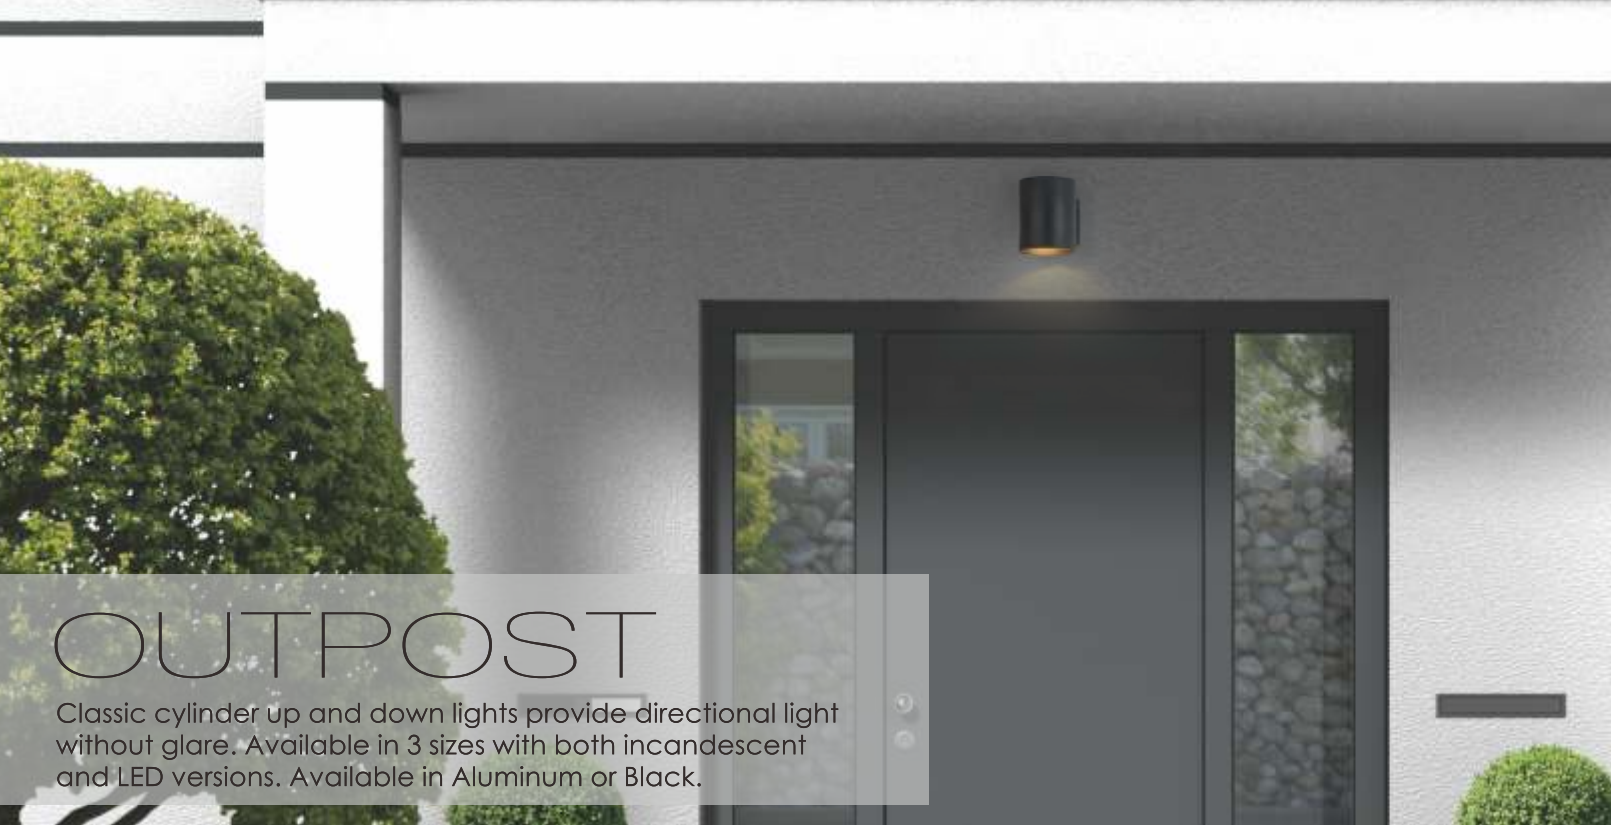

OUTPOST

Classic cylinder up and down lights provide directional light without glare. Available in 3 sizes with both incandescent and LED versions. Available in Aluminum or Black.

LED

A