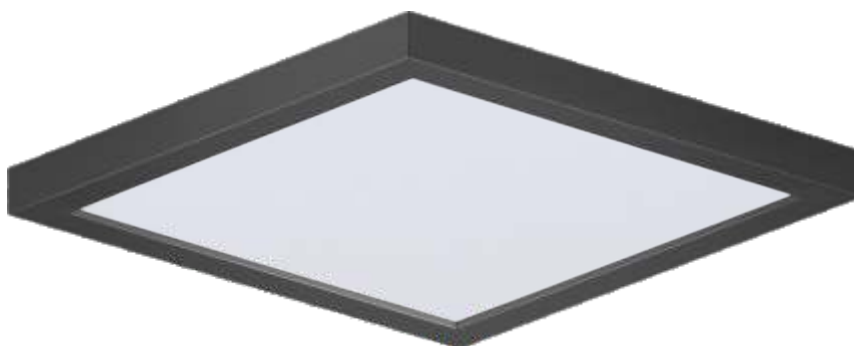

57699 WTBK, WTSN, WTWT
Flush Mount

F

ITEM#	LAMPING	DIMENSION	LUMENS			Additional Info.
			CRI	INIT.	DEL.	
D 57695	11W 120V PCB LED 3000K (Integrated)	5" L x 5" W x .5" H	90+	780	600	
E 57697	16W 120V PCB LED 3000K (Integrated)	6.5" L x 6.5" W x .5" H	90+	1230	950	
F 57699	18W 120V PCB LED 3000K (Integrated)	8.5" L x 8.5" W x .5" H	90+	1550	1200	

Finish Options: White glass (WT) Black (BK) Satin Nickel (SN) White (WT)