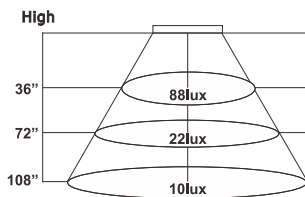

3000K Warm White