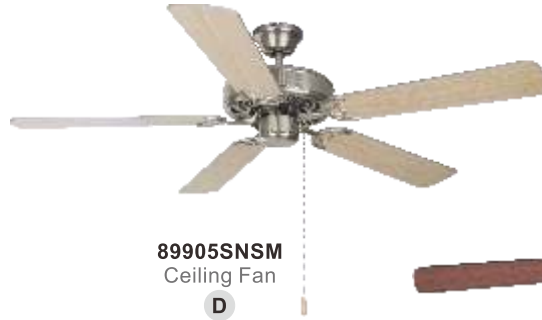

89905SNSM
Ceiling Fan
D