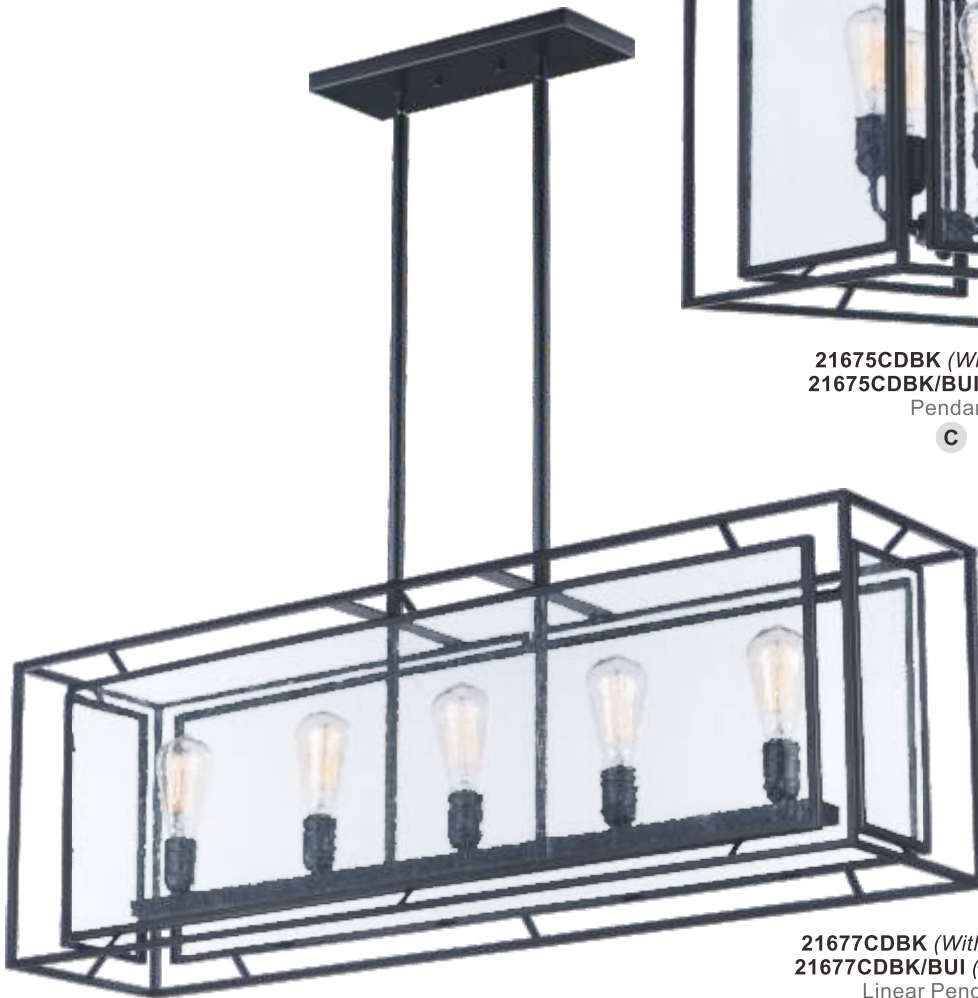

21677CDBK (Without Bulb)
21677CDBK/BUI (With Bulb)
Linear Pendant

D

ITEM#	LAMPING	DIMENSION	Additional Info.
A 21672	1 x 60W MB, Incan.	7.75"L x 7.75"W x 13.75"H, 45.5"OAH	90°
B 21670	2 x 60W MB, Incan.	15.75"L x 15.75"W x 9"H	
C 21675	4 x 60W MB, Incan.	15.75"L x 15.75"W x 15.75"H, 47.75"OAH	90°
D 21677	5 x 60W MB, Incan.	43.25"L x 9.75"W, 13.75"H, 45.75"OAH	

Finish: Seedy glass (CD) Black (BK)