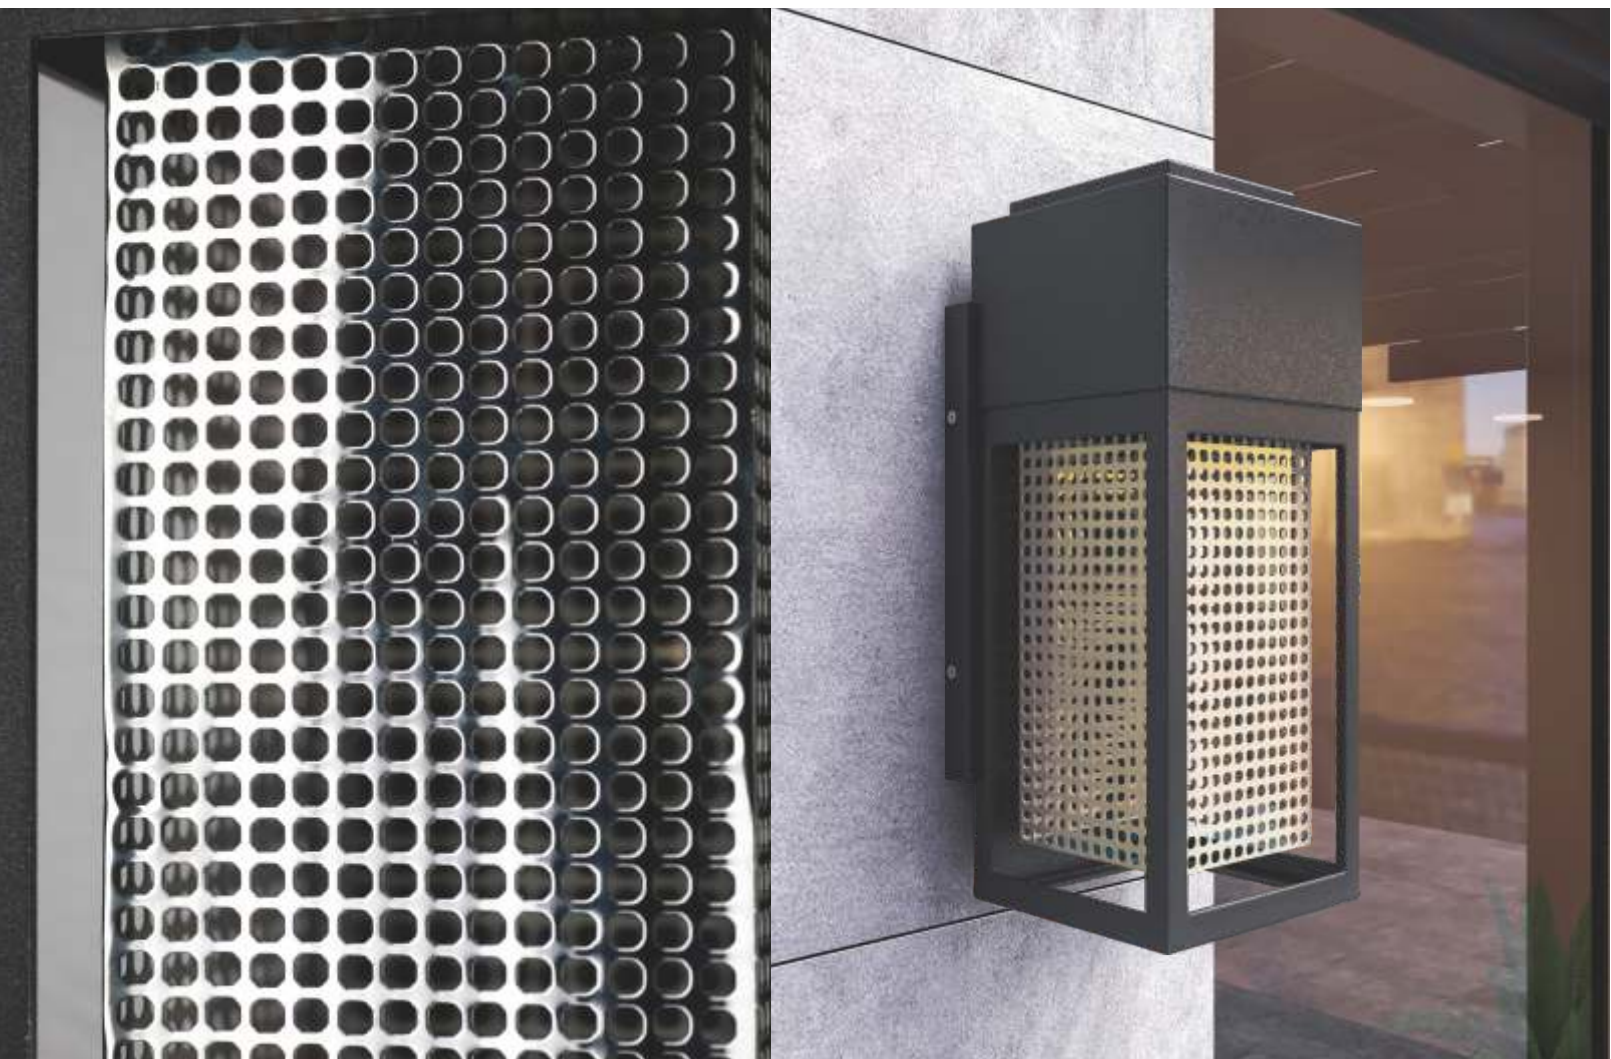

TOWNHOUSE

A open air frame of cast aluminum surrounds a stainless steel mesh diffuser which creates an unusual lighting effect as the LED light illuminates the inside. Finished in Galaxy Black with a polished Stainless Steel mesh, this transitional design looks great in a large variety of home designs.