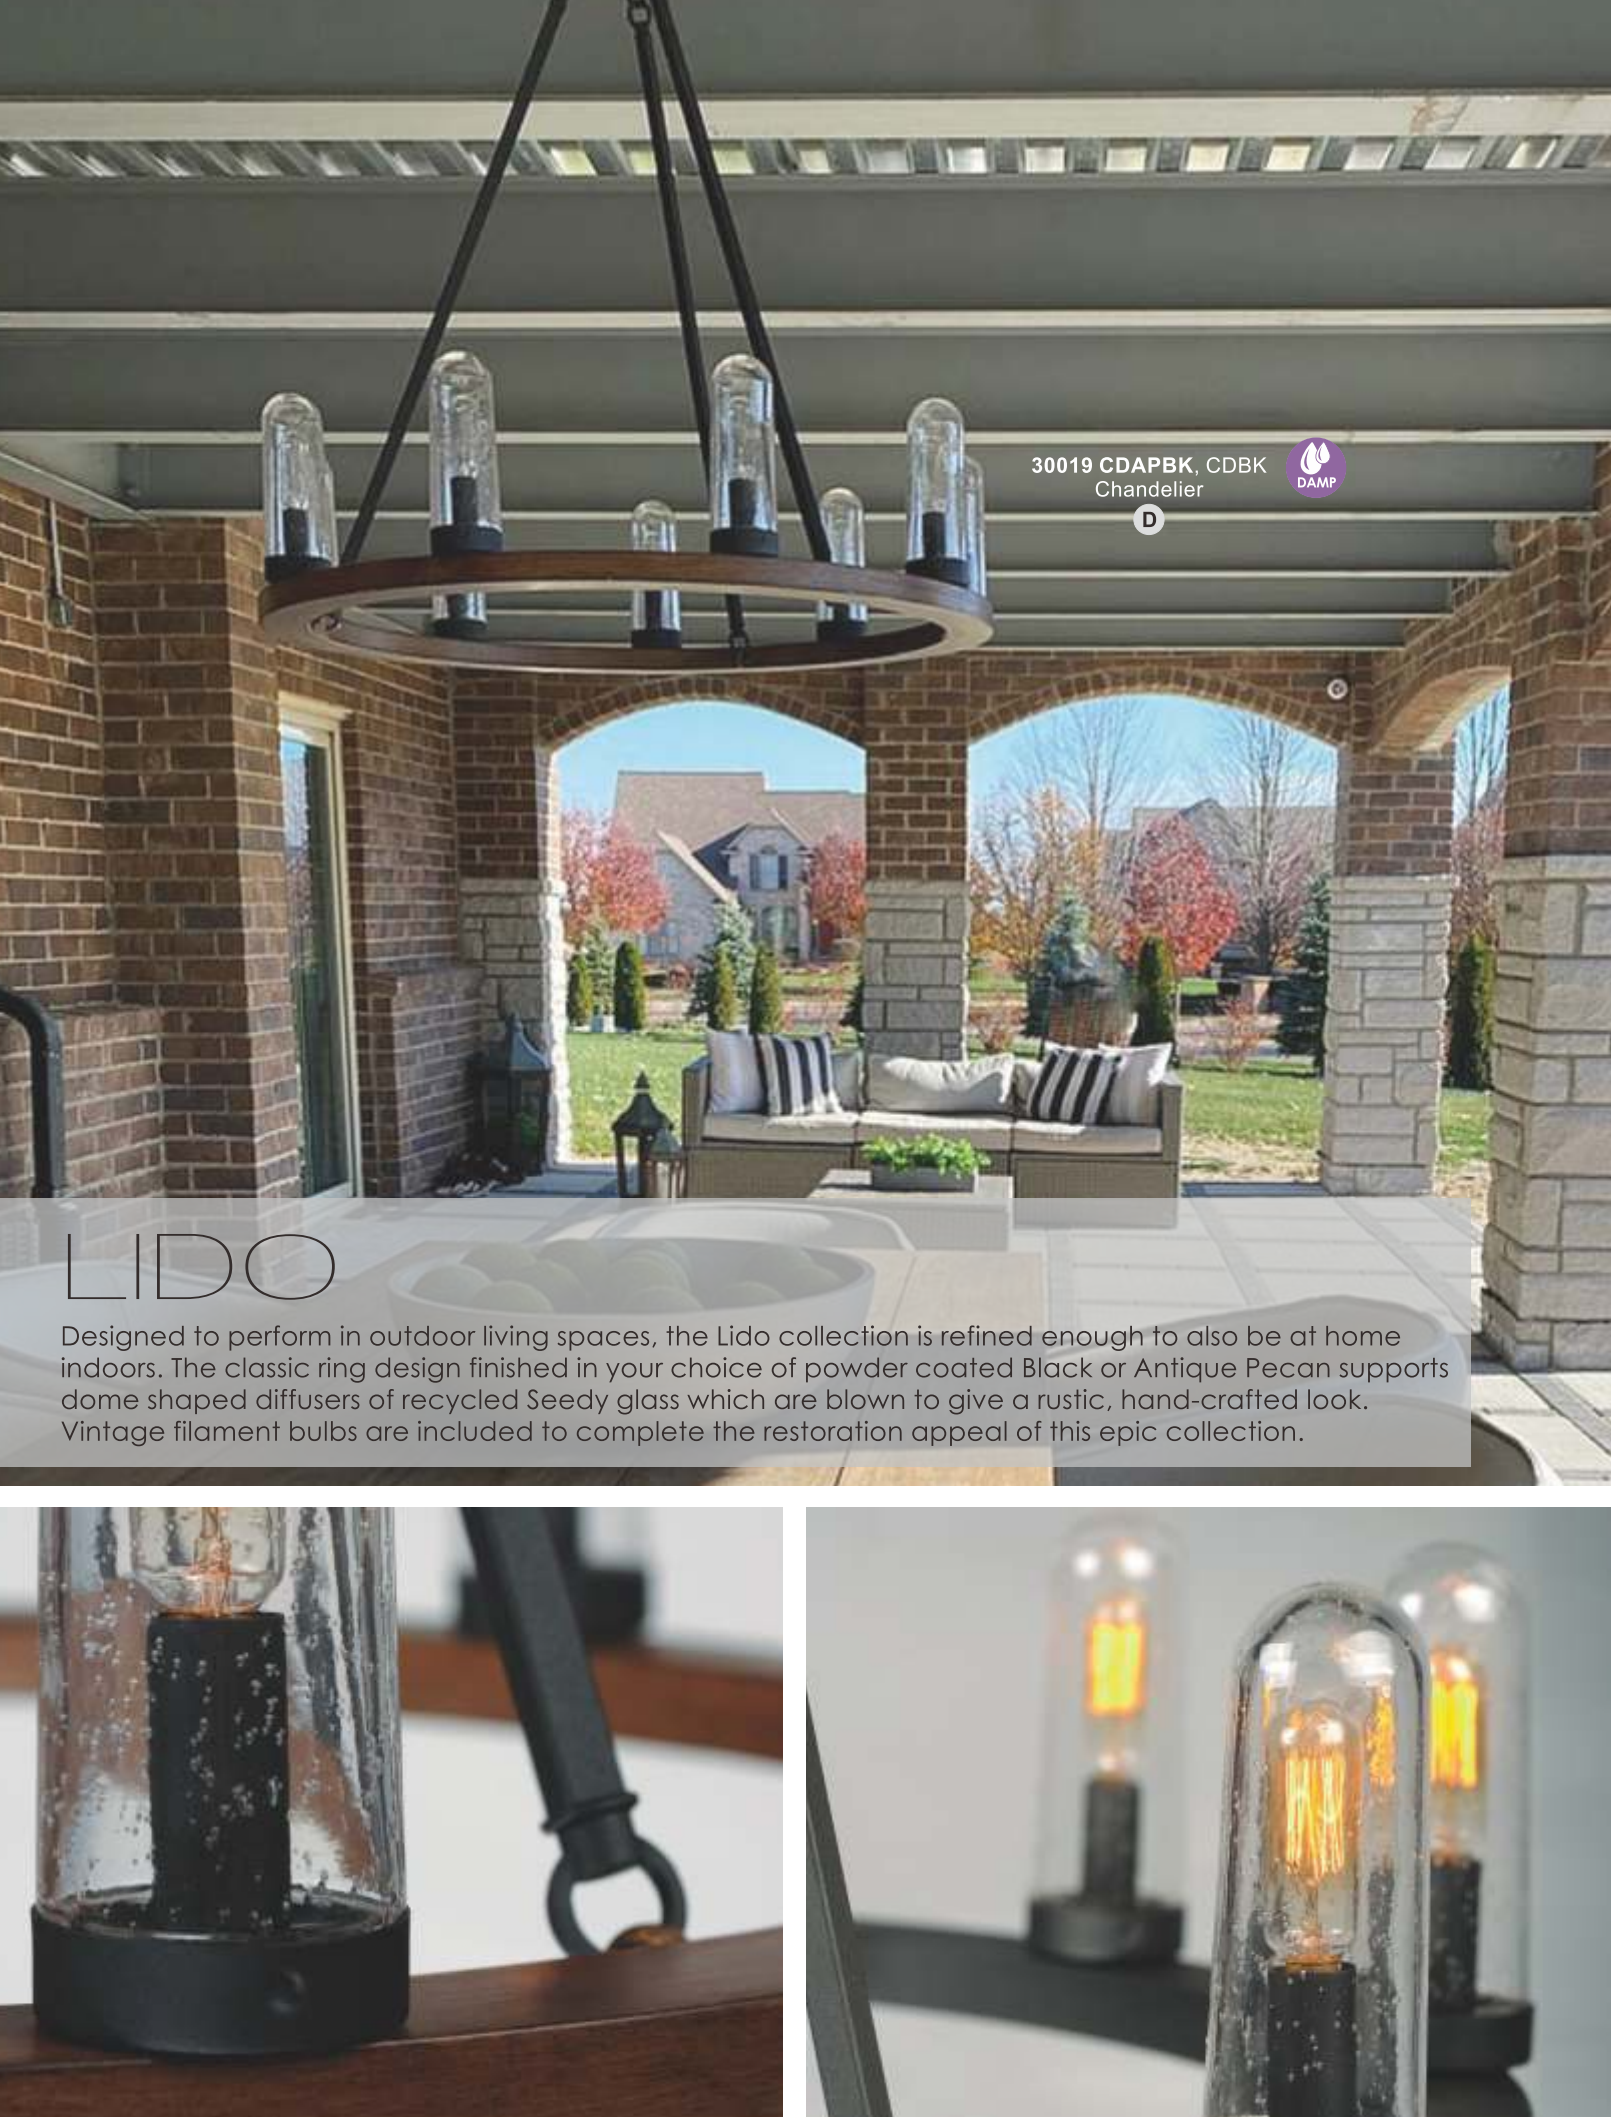

30019 CDAPBK, CDBK
Chandelier

D

LIDO

Designed to perform in outdoor living spaces, the Lido collection is refined enough to also be at home indoors. The classic ring design finished in your choice of powder coated Black or Antique Pecan supports dome shaped diffusers of recycled Seedy glass which are blown to give a rustic, hand-crafted look. Vintage filament bulbs are included to complete the restoration appeal of this epic collection.