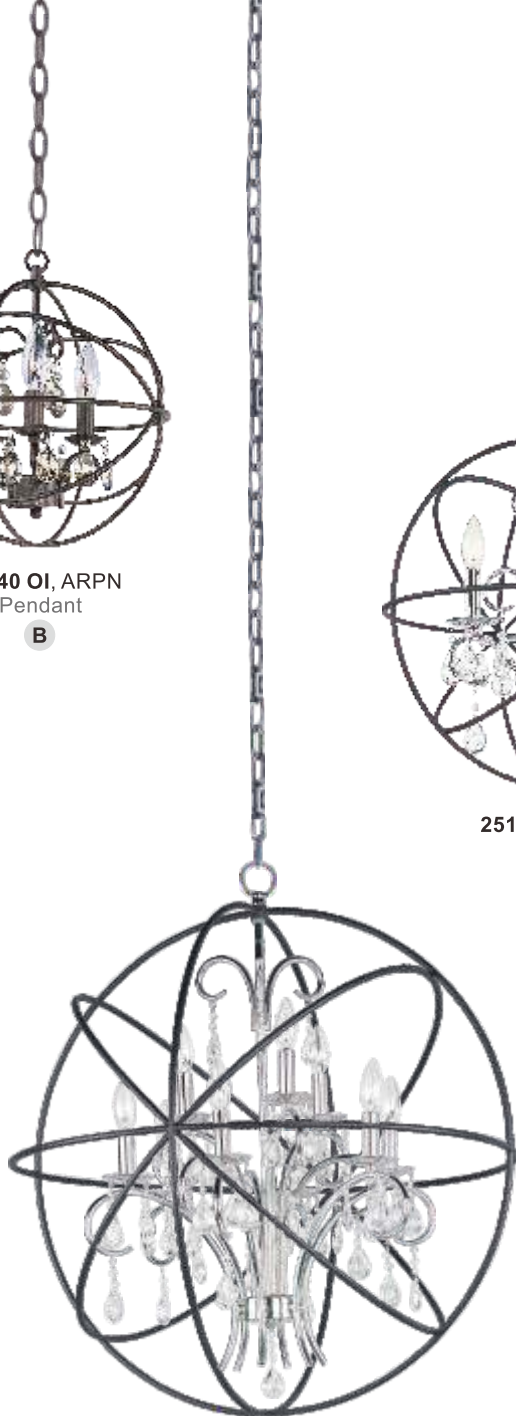

25145 OI, ARPN
Pendant

D