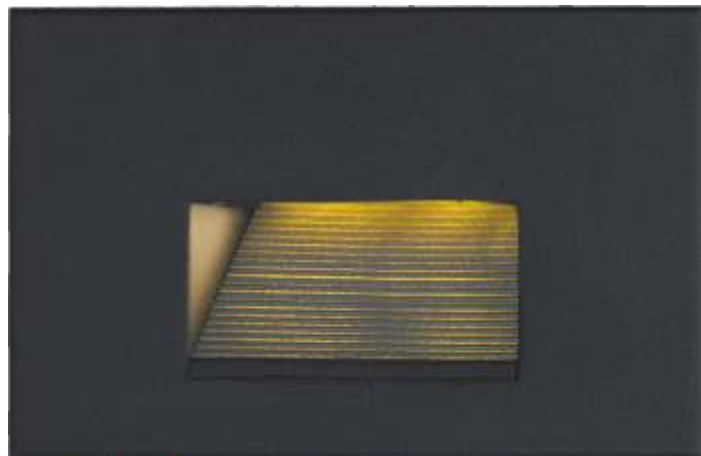

58000 AL, BK, BZ, WT
Step Light

A

ITEM#	LAMPING	DIMENSION	CRI	LUMENS	Additional Info.
A 58000	4W LED PCB 3000K (Included)	5"W x 3"H x 1.5"Ext.	80+	280	For Outdoor Use

Finish options: Aluminum (AL) Black (BK) Bronze (BZ) White (WT)