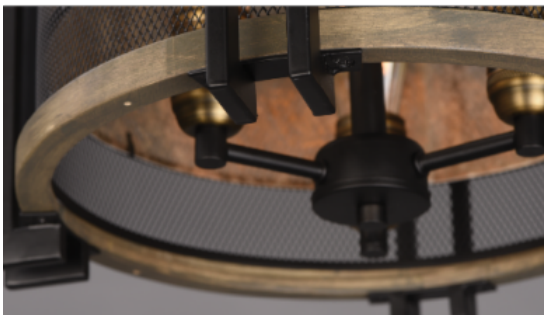

Frames of wood finished in Barn Wood and cradled by Black metal brackets were used to create this beautiful rustic design

The Black mesh screen is accented with a band of mica and Antique Brass sockets to deliver rustic charm with all the right fixings

## BOUNDRY COLLECTION

Boundry 3-Light  
Flush Mount  
**27560BKBWAB**

Boundry 2-Light  
Wall Sconce  
**27562BKBWAB**

Boundry 1-Light  
Pendant  
**27563BKBWAB**

Boundry 6-Light  
Chandelier  
**27565BKBWAB**