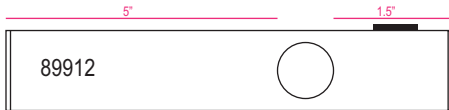

## 1/2" Knockout Guide for CounterMax MX-L120DC Series

One 1/2" Flex Squeeze  
Connector Included

Maxim Lighting International, ET2 Contemporary Lighting and all designs, logos and images © 2012 Maxim Lighting International, Inc. All Rights Reserved. Maxim Lighting International reserves the right, at any time, to make changes in the design and/or construction of the product including the discontinuation of product without prior notice.