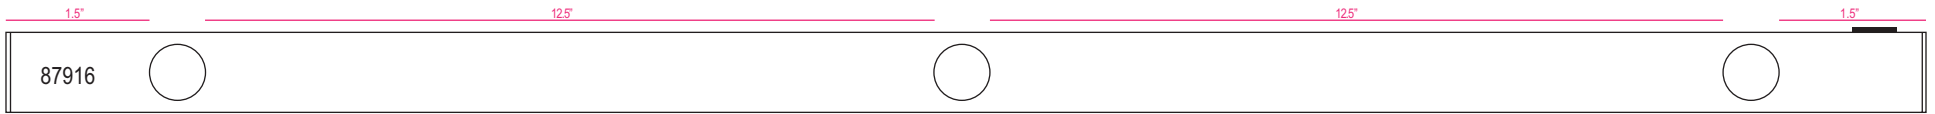

## 1/2" Knockout Guide for CounterMax MX-L120DC Series

One 1/2" Flex Squeeze  
Connector Included

Maxim Lighting International, ET2 Contemporary Lighting and all designs, logos and images © 2012 Maxim Lighting International, Inc. All Rights Reserved. Maxim Lighting International reserves the right, at any time, to make changes in the design and/or construction of the product including the discontinuation of product without prior notice.