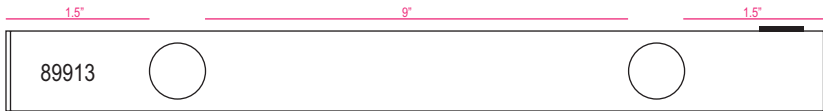

## 1/2" Knockout Guide for CounterMax MX-L120DC Series

One 1/2" Flex Squeeze  
Connector Included

Maxim Lighting International, ET2 Contemporary Lighting and all designs, logos and images © 2012 Maxim Lighting International, Inc. All Rights Reserved. Maxim Lighting International reserves the right, at any time, to make changes in the design and/or construction of the product including the discontinuation of product without prior notice.