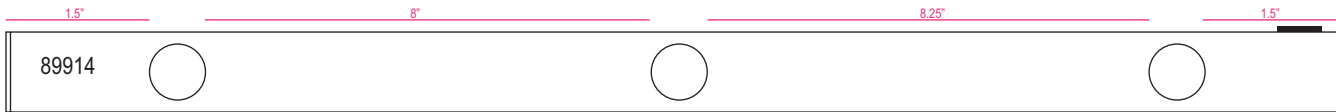

## 1/2" Knockout Guide for CounterMax MX-L120DC Series

One 1/2" Flex Squeeze  
Connector Included

Maxim Lighting International, ET2 Contemporary Lighting and all designs, logos and images © 2012 Maxim Lighting International, Inc. All Rights Reserved. Maxim Lighting International reserves the right, at any time, to make changes in the design and/or construction of the product including the discontinuation of product without prior notice.