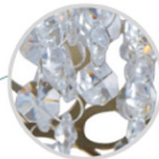

The
ARABESQUE
24150BCGS

Finished using both
silver and gold leaf

Precision laser cut
design

C9 Xenon bulb
included
(LED optional)

Inner hanging
crystal jewels

MAXIM[®]