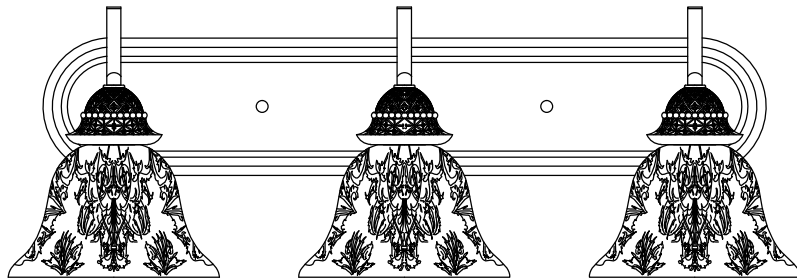

PRODUCT NAME: Symphony 3-Light Bath Vanity
ITEM NUMBER: 11232

Please consult a qualified electrician for hanging fixture and wiring.

Light Source : 3 X E26 Medium base 60W (Not Included)

Made in China / Hecho en China / Fabrique en China

<p>(A)</p>	 <p>Fixture</p>	<p>x1</p>	<p>(H)</p>	 <p>Glass</p>	<p>x3</p>
<p>(B)</p>	 <p>Mounting Bracket</p>	<p>x1</p>	<p>(I)</p>	 <p>Socket ring</p>	<p>x3</p>
<p>(C)</p>	 <p>Screw</p>	<p>x2</p>			
<p>(D)</p>	 <p>Expansion plug</p>	<p>x2</p>			
<p>(E)</p>	 <p>Screw #8-32x1"</p>	<p>x2</p>			
<p>(F)</p>	 <p>Wire connector</p>	<p>x3</p>			
<p>(G)</p>	 <p>Finial</p>	<p>x2</p>			