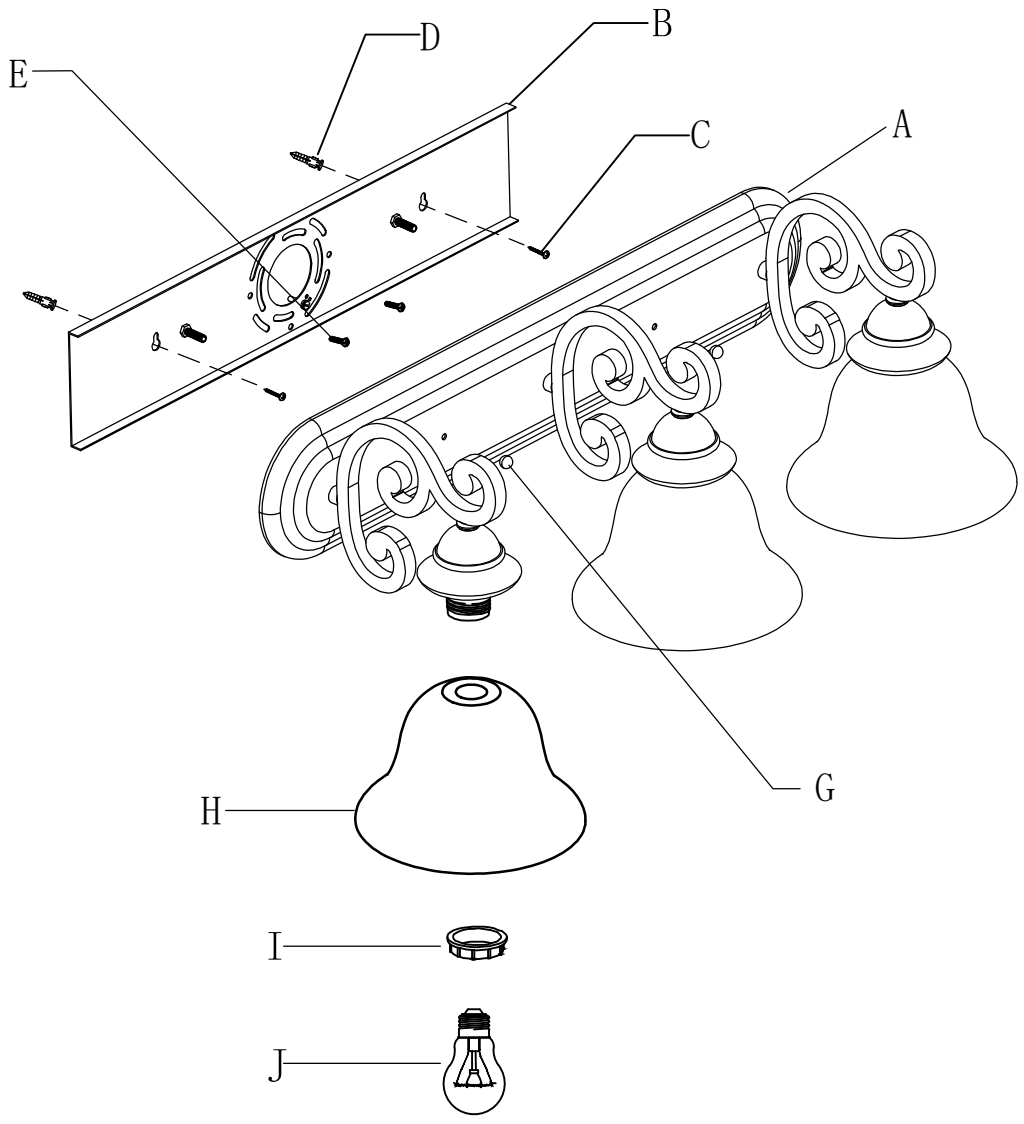

PRODUCT NAME: Symphony 3-Light Bath Vanity
ITEM NUMBER: 11232

Please consult a qualified electrician for hanging fixture and wiring.

Light Source : 3 X E26 Medium base 60W (Not Included)

Made in China / Hecho en China / Fabrique en China

<p>(A)</p>	 <p>Fixture</p>	<p>x1</p>	<p>(H)</p>	 <p>Glass</p>	<p>x3</p>
<p>(B)</p>	 <p>Mounting Bracket</p>	<p>x1</p>	<p>(I)</p>	 <p>Socket ring</p>	<p>x3</p>
<p>(C)</p>	 <p>Screw</p>	<p>x2</p>			
<p>(D)</p>	 <p>Expansion plug</p>	<p>x2</p>			
<p>(E)</p>	 <p>Screw #8-32x1"</p>	<p>x2</p>			
<p>(F)</p>	 <p>Wire connector</p>	<p>x3</p>			
<p>(G)</p>	 <p>Finial</p>	<p>x2</p>			