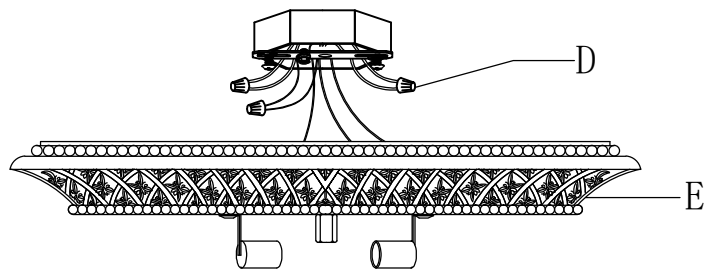

PRODUCT NAME : Symphony 2-Light Flush mount
ITEM NUMBER: 11240

Please consult a qualified electrician for hanging fixture and wiring.

Light Source : 2 X E26 Medium base 60W (Not Included)

Made in China / Hecho en China / Fabrique en China

A		Crossbar	x1	I		Finial	x1
B		Screw #8-32x1"	x2				
C		Screw #8-32	x2				
D		Wire connector	x3				
E		Ceiling pan	x1				
F		Nipple	x1				
G		Glass	x1				
H		Poly cap	x1				

1.

2.

3.
