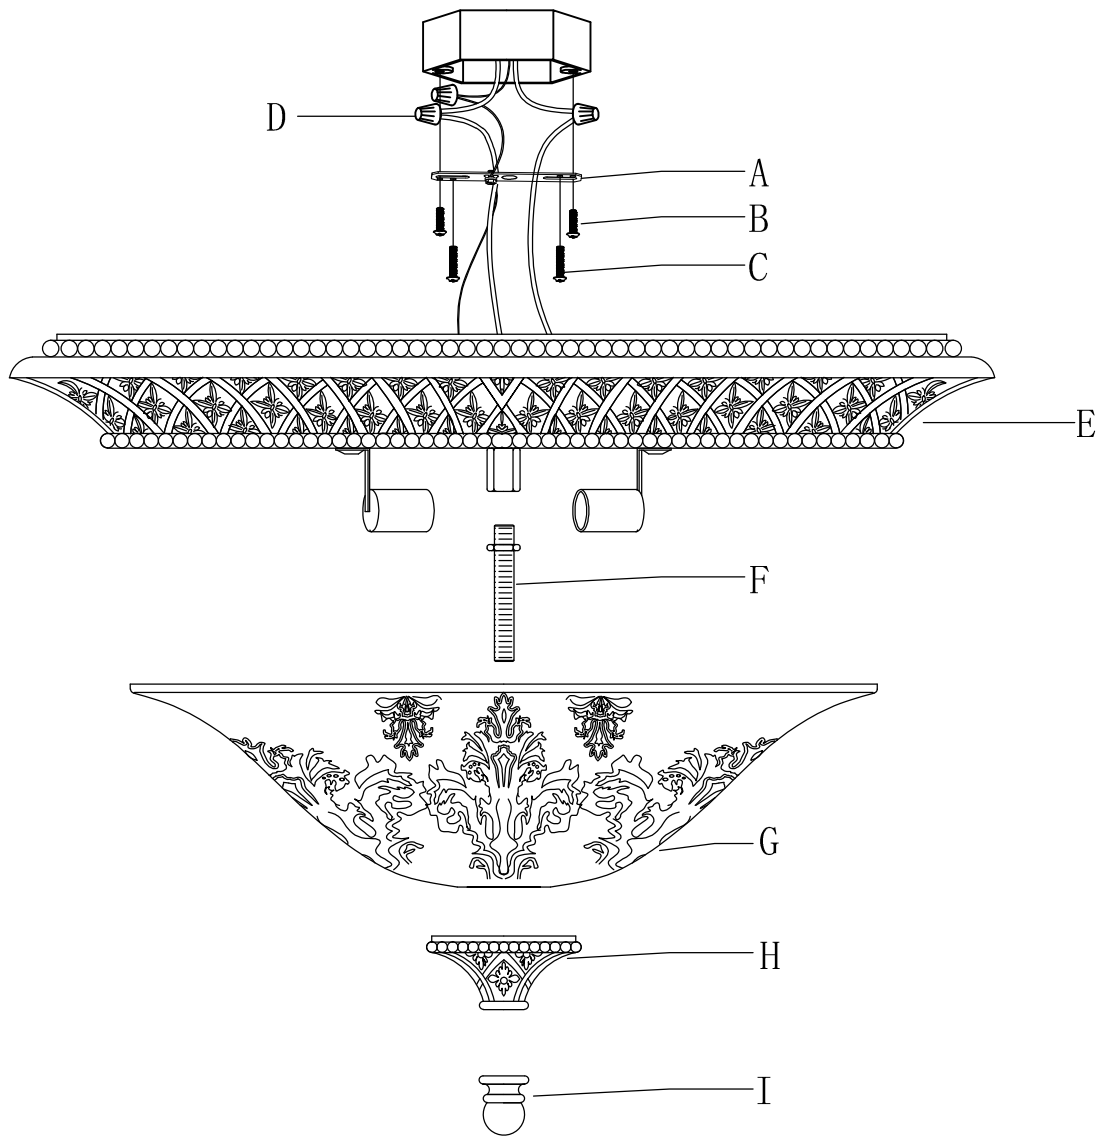

PRODUCT NAME : Symphony 2-Light Flush mount
ITEM NUMBER: 11240

Please consult a qualified electrician for hanging fixture and wiring.

Light Source : 2 X E26 Medium base 60W (Not Included)

Made in China / Hecho en China / Fabrique en China

A		Crossbar	x1	I		Finial	x1
B		Screw #8-32x1"	x2				
C		Screw #8-32	x2				
D		Wire connector	x3				
E		Ceiling pan	x1				
F		Nipple	x1				
G		Glass	x1				
H		Poly cap	x1				

1.

2.

3.
