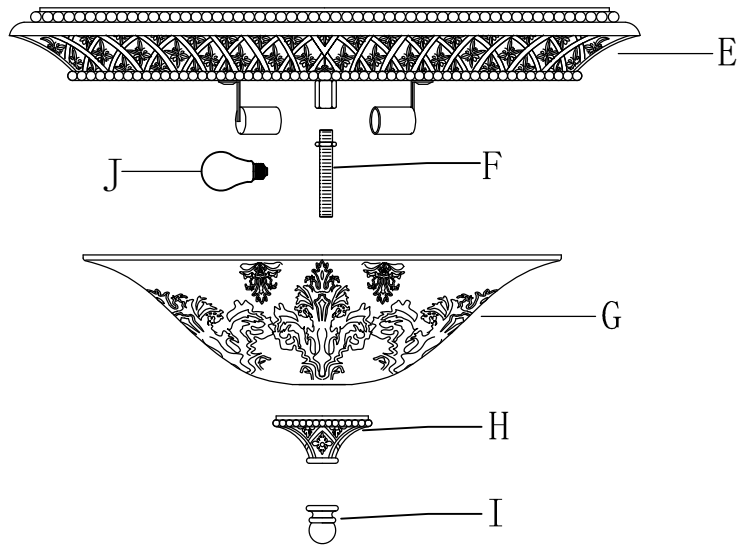

PRODUCT NAME : Symphony 2-Light Flush mount
ITEM NUMBER: 11240

Please consult a qualified electrician for hanging fixture and wiring.

Light Source : 2 X E26 Medium base 60W (Not Included)

Made in China / Hecho en China / Fabrique en China

A		Crossbar	x1	I		Finial	x1
B		Screw #8-32x1"	x2				
C		Screw #8-32	x2				
D		Wire connector	x3				
E		Ceiling pan	x1				
F		Nipple	x1				
G		Glass	x1				
H		Poly cap	x1				

1.

2.

3.
