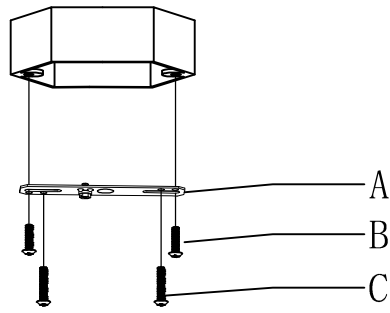

PRODUCT NAME : Symphony 2-Light Flush mount
ITEM NUMBER: 11240

Please consult a qualified electrician for hanging fixture and wiring.

Light Source : 2 X E26 Medium base 60W (Not Included)

Made in China / Hecho en China / Fabrique en China

A		Crossbar	x1	I		Finial	x1
B		Screw #8-32x1"	x2				
C		Screw #8-32	x2				
D		Wire connector	x3				
E		Ceiling pan	x1				
F		Nipple	x1				
G		Glass	x1				
H		Poly cap	x1				

1.

2.

3.
