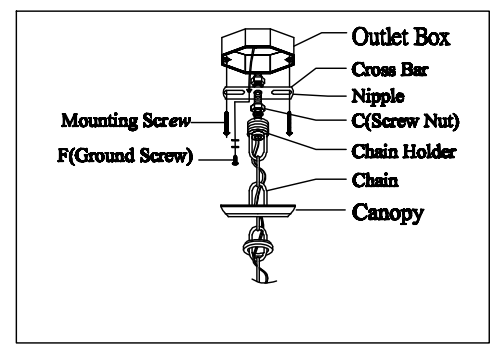

PRODUCT NAME: Orbit 30" large pendant
ITEM NUMBER: 25145ARPN

Please consult your electrician for hanging fixture and wiring.

**Caution: Bulbs get very hot and may burn you.
Always make sure bulbs are off for a minimum of
10 minutes before handling**

Bulb(not included): 9-60 Watt Candelabra Base Bulbs

IMPORTANT: Turn off the power at the main fuse or circuit breaker box before starting installation

Locate all hardware & components before discarding packaging

**Step.1: Wire fixture to wires in outlet box.
 Copper wire is for Ground.
 Install canopy to cross bar and tighten it by loop**

**Step.2: Hang the crystal (CRP027/2J /CRP032/1J) on the metal cup(B2)
 Put the tube(C) onto the metal cup(B2)
 Locked the loop(A) to the nipple(B1) till tighten**