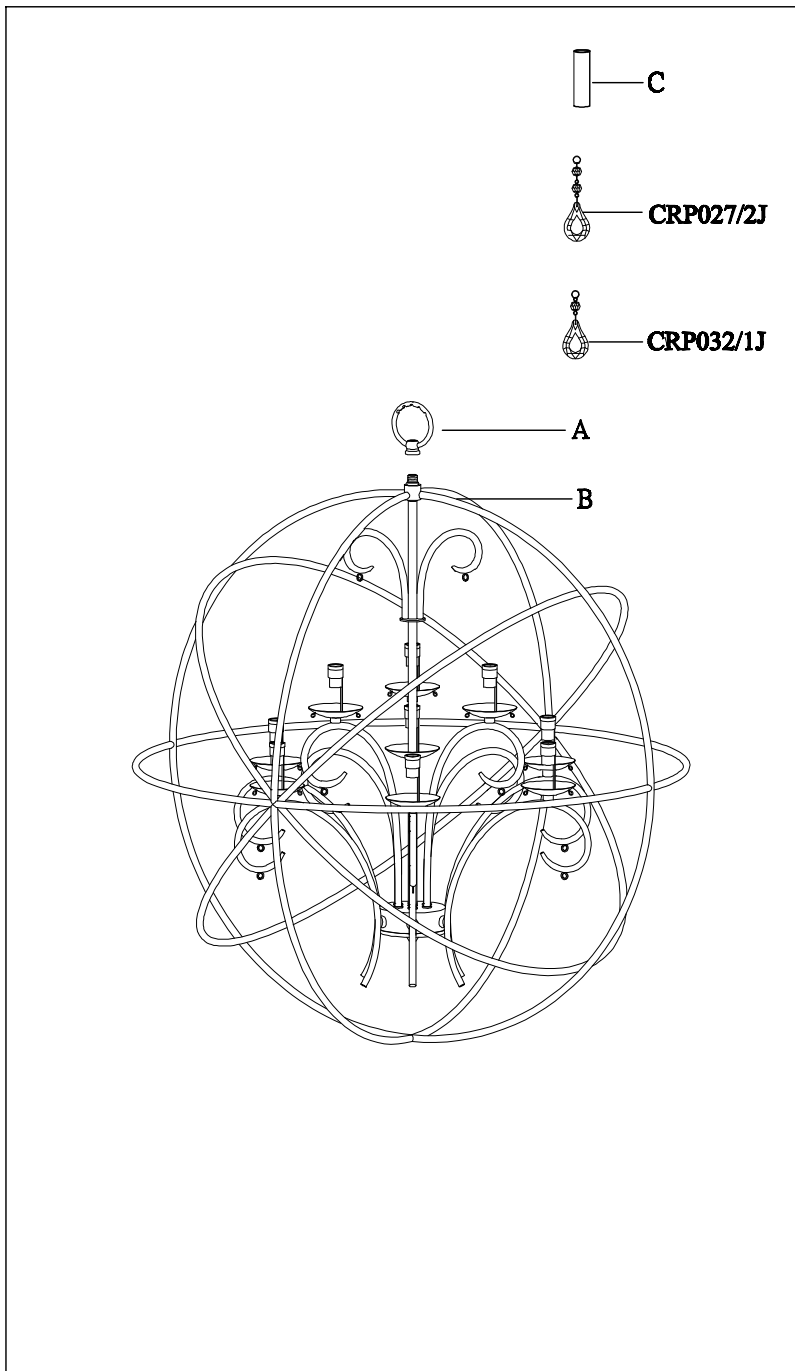

PRODUCT NAME: Orbit 30" large pendant
ITEM NUMBER: 25145ARPN

Please consult your electrician for hanging fixture and wiring.

**Caution: Bulbs get very hot and may burn you.
Always make sure bulbs are off for a minimum of
10 minutes before handling**

Bulb(not included): 9-60 Watt Candelabra Base Bulbs

IMPORTANT: Turn off the power at the main fuse or circuit breaker box before starting installation

Locate all hardware & components before discarding packaging

**Step.1: Wire fixture to wires in outlet box.
 Copper wire is for Ground.
 Install canopy to cross bar and tighten it by loop**

**Step.2: Hang the crystal (CRP027/2J /CRP032/1J) on the metal cup(B2)
 Put the tube(C) onto the metal cup(B2)
 Locked the loop(A) to the nipple(B1) till tighten**