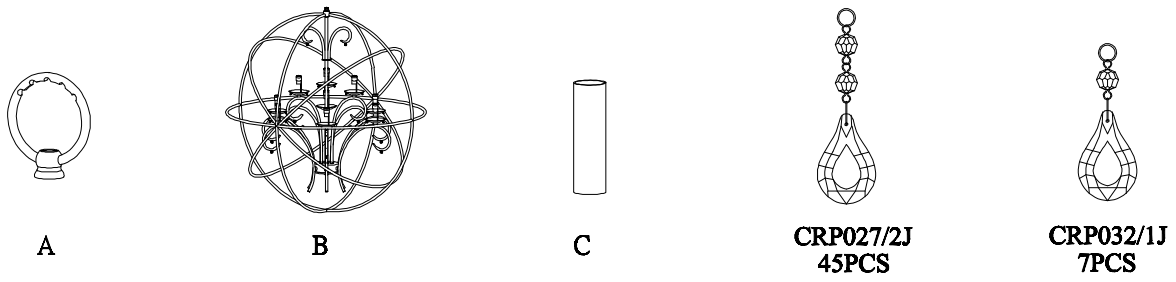

PRODUCT NAME: Orbit 30" large pendant
ITEM NUMBER: 25145ARPN

Please consult your electrician for hanging fixture and wiring.

**Caution: Bulbs get very hot and may burn you.
Always make sure bulbs are off for a minimum of
10 minutes before handling**

Bulb(not included): 9-60 Watt Candelabra Base Bulbs

IMPORTANT: Turn off the power at the main fuse or circuit breaker box before starting installation

Locate all hardware & components before discarding packaging

**Step.1: Wire fixture to wires in outlet box.
 Copper wire is for Ground.
 Install canopy to cross bar and tighten it by loop**

**Step.2: Hang the crystal (CRP027/2J /CRP032/1J) on the metal cup(B2)
 Put the tube(C) onto the metal cup(B2)
 Locked the loop(A) to the nipple(B1) till tighten**