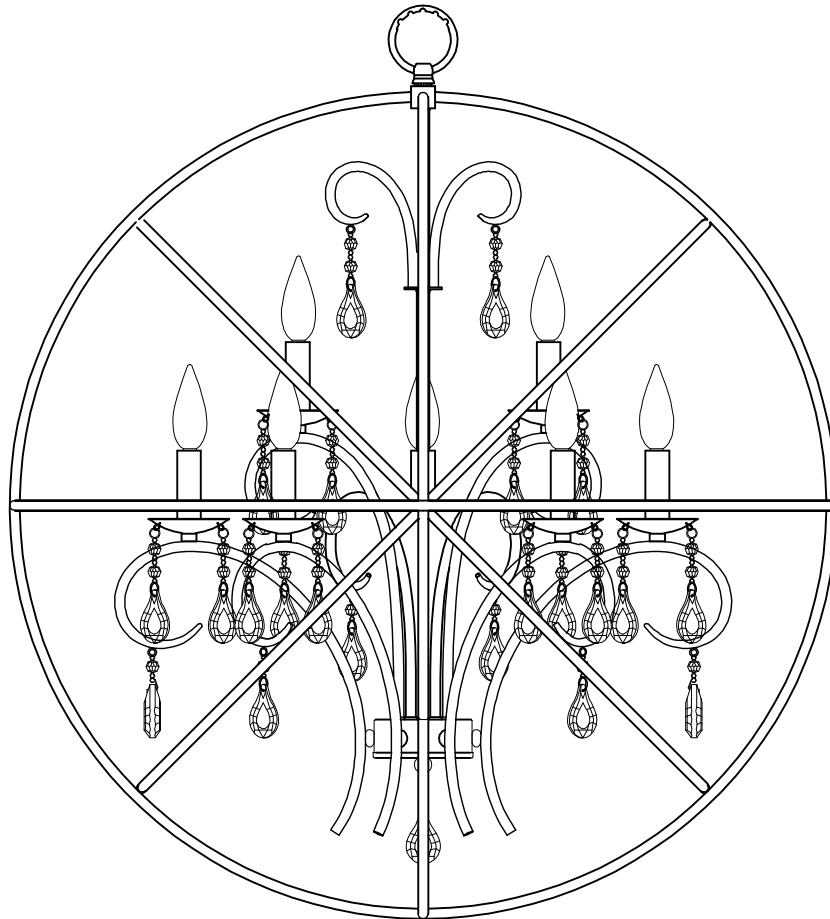

PRODUCT NAME: Orbit 30" large pendant
ITEM NUMBER: 25145ARPN

Please consult your electrician for hanging fixture and wiring.

**Caution: Bulbs get very hot and may burn you.
Always make sure bulbs are off for a minimum of
10 minutes before handling**

Bulb(not included): 9-60 Watt Candelabra Base Bulbs

IMPORTANT: Turn off the power at the main fuse or circuit breaker box before starting installation

Locate all hardware & components before discarding packaging

**Step.1: Wire fixture to wires in outlet box.
 Copper wire is for Ground.
 Install canopy to cross bar and tighten it by loop**

**Step.2: Hang the crystal (CRP027/2J /CRP032/1J) on the metal cup(B2)
 Put the tube(C) onto the metal cup(B2)
 Locked the loop(A) to the nipple(B1) till tighten**