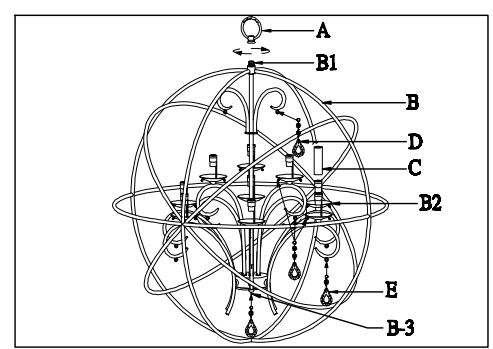

PRODUCT NAME: Orbit 30" large pendant
ITEM NUMBER: 25145ARPN

Please consult your electrician for hanging fixture and wiring.

**Caution: Bulbs get very hot and may burn you.
Always make sure bulbs are off for a minimum of
10 minutes before handling**

Bulb(not included): 9-60 Watt Candelabra Base Bulbs

IMPORTANT: Turn off the power at the main fuse or circuit breaker box before starting installation

Locate all hardware & components before discarding packaging

**Step.1: Wire fixture to wires in outlet box.
 Copper wire is for Ground.
 Install canopy to cross bar and tighten it by loop**

**Step.2: Hang the crystal (CRP027/2J /CRP032/1J) on the metal cup(B2)
 Put the tube(C) onto the metal cup(B2)
 Locked the loop(A) to the nipple(B1) till tighten**