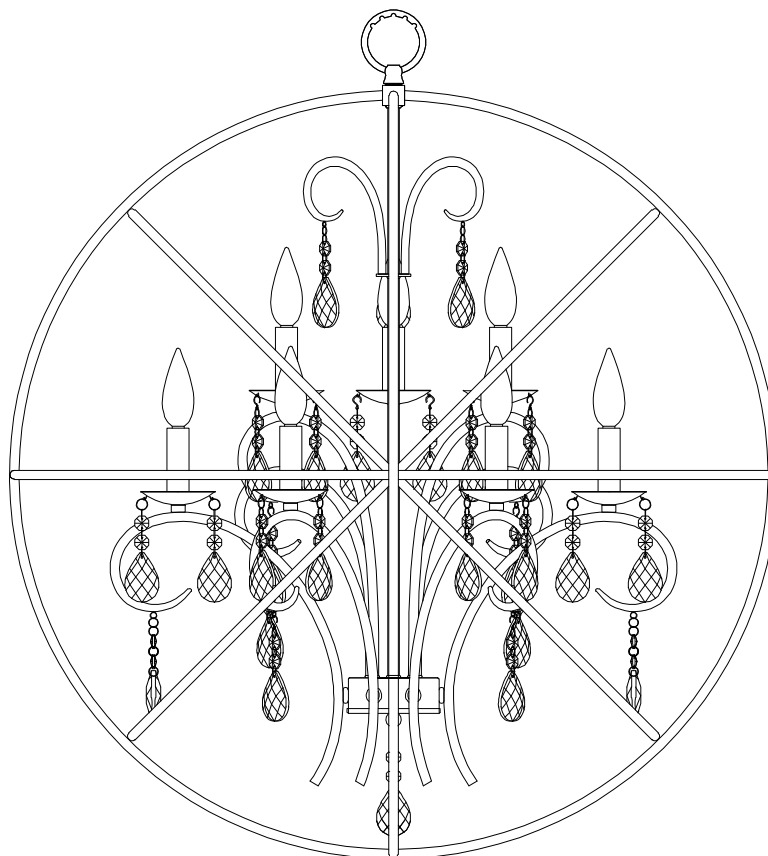

**PRODUCT NAME:** Orbit 30" large pendant  
**ITEM NUMBER:** 25145OI

**Please consult your electrician for hanging fixture and wiring.**

**Caution: Bulbs get very hot and may burn you.  
Always make sure bulbs are off for a minimum of  
10 minutes before handling**

**Bulb(not included): 9-60 Watt Candelabra Base Bulb**

**IMPORTANT: Turn off the power at the main fuse or circuit breaker box before starting installation**

**Locate all hardware & components before discarding packaging**

**Step.1: Wire fixture to wires in outlet box.  
 Copper wire is for Ground.  
 Install canopy to cross bar and tighten it by loop**

**Step.2: Hang the crystal (CRP032/2J) on the metal cup(B2)  
 Put the tube(C) onto the metal cup(B2)  
 Locked the loop(A) to the nipple(B1) till tighten**