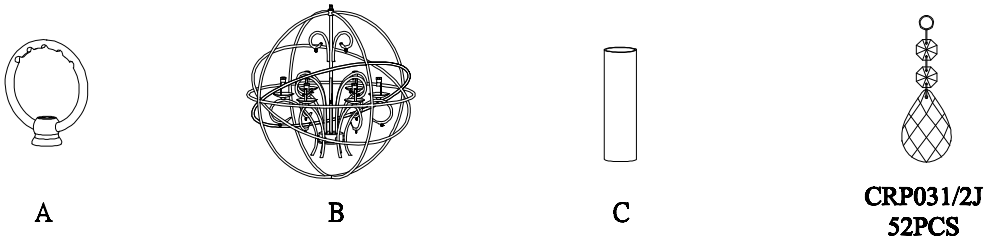

**PRODUCT NAME:** Orbit 30" large pendant  
**ITEM NUMBER:** 25145OI

**Please consult your electrician for hanging fixture and wiring.**

**Caution: Bulbs get very hot and may burn you.  
Always make sure bulbs are off for a minimum of  
10 minutes before handling**

**Bulb(not included): 9-60 Watt Candelabra Base Bulb**

**IMPORTANT: Turn off the power at the main fuse or circuit breaker box before starting installation**

**Locate all hardware & components before discarding packaging**