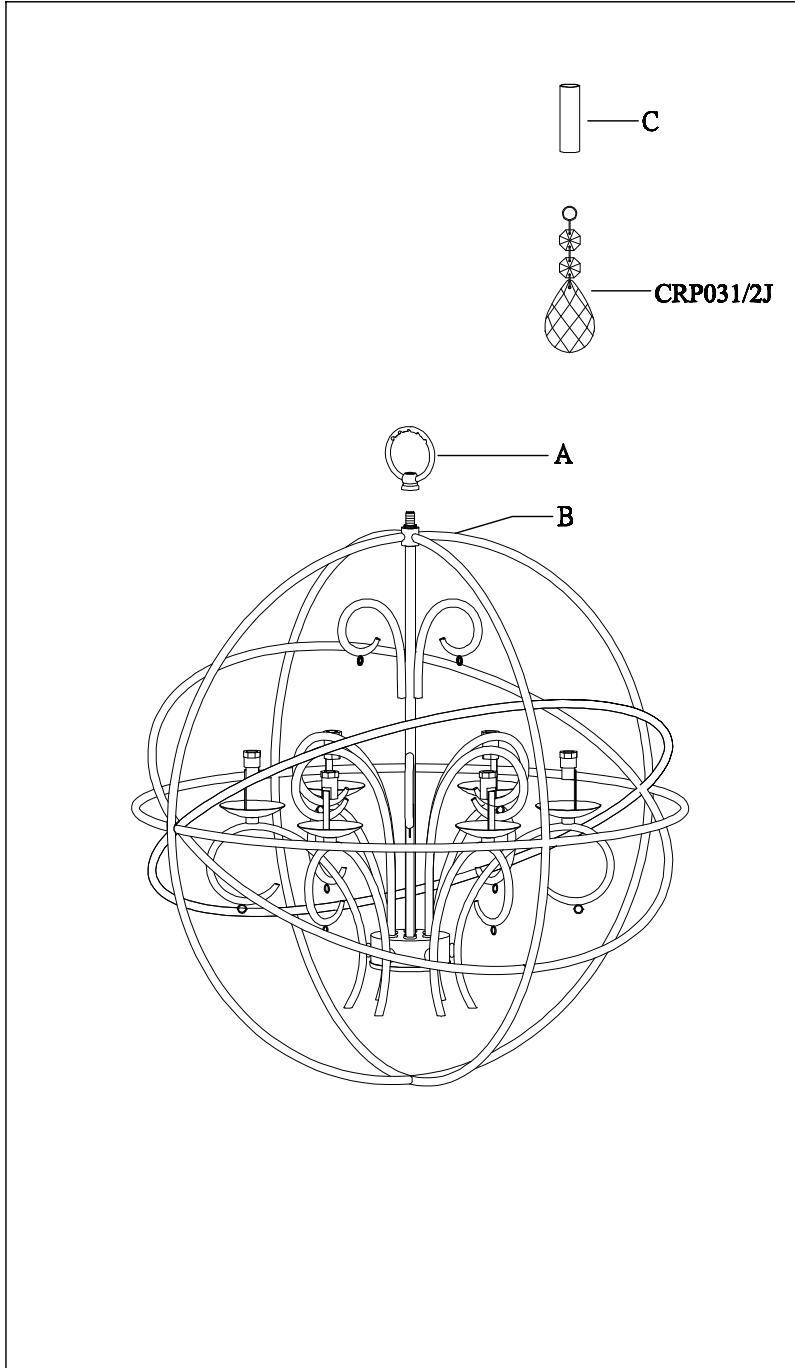

**PRODUCT NAME:** Orbit 30" large pendant  
**ITEM NUMBER:** 25145OI

**Please consult your electrician for hanging fixture and wiring.**

**Caution: Bulbs get very hot and may burn you.  
Always make sure bulbs are off for a minimum of  
10 minutes before handling**

**Bulb(not included): 9-60 Watt Candelabra Base Bulb**

**IMPORTANT: Turn off the power at the main fuse or circuit breaker box before starting installation**

**Locate all hardware & components before discarding packaging**

**Step.1: Wire fixture to wires in outlet box.  
 Copper wire is for Ground.  
 Install canopy to cross bar and tighten it by loop**

**Step.2: Hang the crystal (CRP032/2J) on the metal cup(B2)  
 Put the tube(C) onto the metal cup(B2)  
 Locked the loop(A) to the nipple(B1) till tighten**