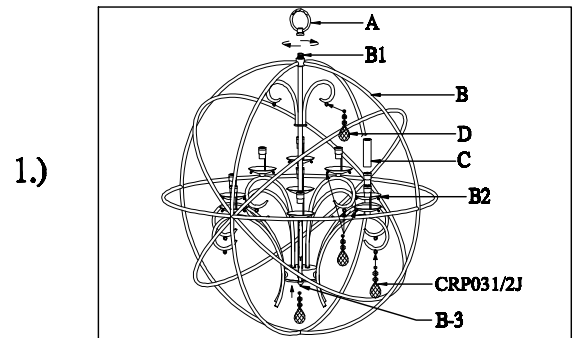

**PRODUCT NAME:** Orbit 30" large pendant  
**ITEM NUMBER:** 25145OI

**Please consult your electrician for hanging fixture and wiring.**

**Caution: Bulbs get very hot and may burn you.  
Always make sure bulbs are off for a minimum of  
10 minutes before handling**

**Bulb(not included): 9-60 Watt Candelabra Base Bulb**

**IMPORTANT: Turn off the power at the main fuse or circuit breaker box before starting installation**

**Locate all hardware & components before discarding packaging**

**Step.1: Wire fixture to wires in outlet box.  
 Copper wire is for Ground.  
 Install canopy to cross bar and tighten it by loop**

**Step.2: Hang the crystal (CRP032/2J) on the metal cup(B2)  
 Put the tube(C) onto the metal cup(B2)  
 Locked the loop(A) to the nipple(B1) till tighten**