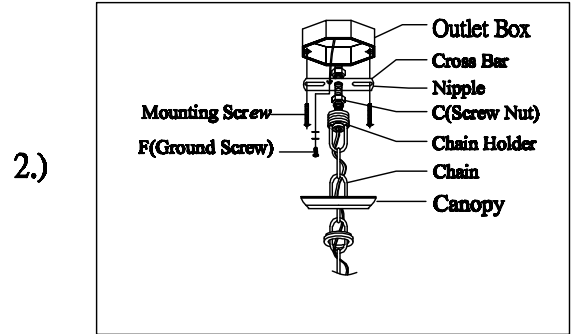

**PRODUCT NAME:** Orbit 30" large pendant  
**ITEM NUMBER:** 25145OI

**Please consult your electrician for hanging fixture and wiring.**

**Caution: Bulbs get very hot and may burn you.  
Always make sure bulbs are off for a minimum of  
10 minutes before handling**

**Bulb(not included): 9-60 Watt Candelabra Base Bulb**

**IMPORTANT: Turn off the power at the main fuse or circuit breaker box before starting installation**

**Locate all hardware & components before discarding packaging**

**Step.1: Wire fixture to wires in outlet box.  
 Copper wire is for Ground.  
 Install canopy to cross bar and tighten it by loop**

**Step.2: Hang the crystal (CRP032/2J) on the metal cup(B2)  
 Put the tube(C) onto the metal cup(B2)  
 Locked the loop(A) to the nipple(B1) till tighten**