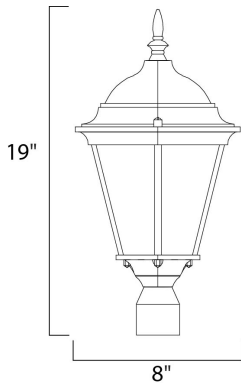

PRODUCT DESCRIPTION

Westlake is a transitional style from Maxim Lighting International in Black, Rust Patina, Empire Bronze, or White finish.

MEASUREMENTS

DIMENSION : 8" L x 8" W x 19" H
 HANGING WEIGHT : 3.3 lb