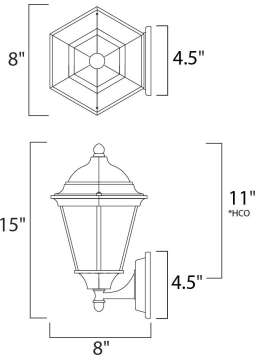

ADDITIONAL

OPERATING TEMPERATURE:
-20°C (-4°F), 40°C (104°F)

PHOTOMETRIC: Report Found Online

MEASUREMENTS

- DIMENSION : 8" W x 15" H x 8" Ext
- BACK PLATE : 4.5" W x 4.5" H x 11" HCO
- HANGING WEIGHT : 1.87 lb

LAMPING

- INPUT VOLTAGE : 120V
- BULB : 1 x 60W Incandescent E26 Medium , 60W Total
- BULB INCLUDED : (Not Included)
- DIMMABLE : Yes

Always consult a qualified electrician before installing any lighting product.