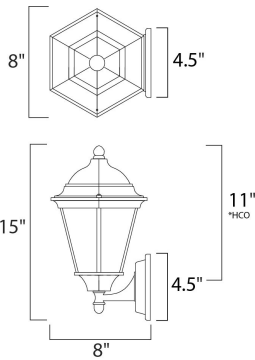

MEASUREMENTS

- DIMENSION : 8" W x 15" H x 8" Ext
- BACK PLATE : 4.5" W x 4.5" H x 11" HCO
- HANGING WEIGHT : 1.87 lb

LAMPING

- INPUT VOLTAGE : 120V
- BULB : 1 x 60W Incandescent E26 Medium , 60W Total
- BULB INCLUDED : (Not Included)
- DIMMABLE : Yes

Always consult a qualified electrician before installing any lighting product.