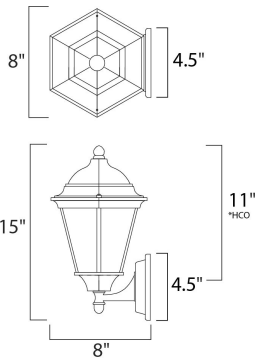

MEASUREMENTS

- DIMENSION : 8" W x 15" H x 8" Ext
- BACK PLATE : 4.5" W x 4.5" H x 11" HCO
- HANGING WEIGHT : 1.87 lb

LAMPING

- INPUT VOLTAGE : 120V
- BULB : 1 x 60W Incandescent E26 Medium , 60W Total
- BULB INCLUDED : (Not Included)
- DIMMABLE : Yes

Always consult a qualified electrician before installing any lighting product.