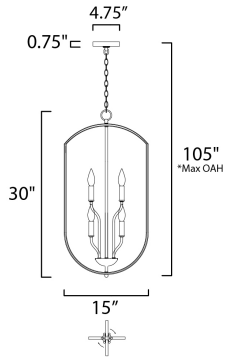

MEASUREMENTS

- DIMENSION : 15" L x 15" W x 30" H
- MAX OAH : 105" OAH
- CANOPY : 4.75" W x 0.75" H x 4.75" L
- HANGING WEIGHT : 9.15 lb

LAMPING

- INPUT VOLTAGE : 120V
- BULB : 6 x 60W Incandescent E12 Candelabra , 360W Total
- BULB INCLUDED : (Not Included)
- DIMMABLE :

FINISHES OPTION

- Black (BK)
- Oil Rubbed Bronze (OI)
- Satin Nickel (SN)

MATERIAL

Steel

RATINGS

cULus
Dry Location

ADDITIONAL

SLOPE: 90
OPERATING TEMPERATURE:
-20°C (-4°F), 40°C (104°F)