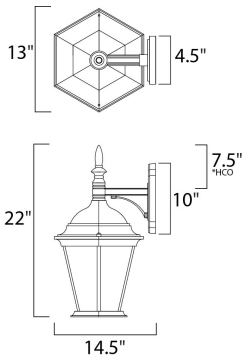

PRODUCT DESCRIPTION

Westlake is a transitional style from Maxim Lighting International in Black, Rust Patina, Empire Bronze, or White finish.