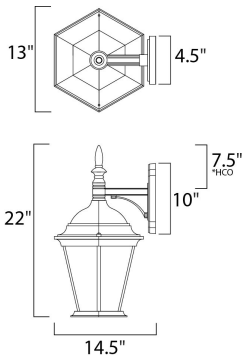

PRODUCT DESCRIPTION

Westlake is a transitional style from Maxim Lighting International in Black, Rust Patina, Empire Bronze, or White finish.