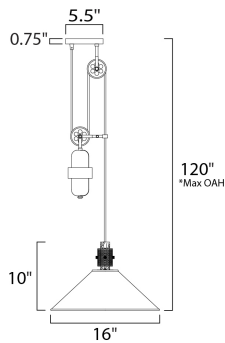

**PRODUCT DESCRIPTION**

\*max overall height

**MEASUREMENTS**

DIMENSION : 16" L x 16" W x 10" H  
 MAX OAH : 120" OAH  
 CANOPY : 5.5" W x 0.75" H x 5.5" L  
 HANGING WEIGHT : 8.14 lb

**LAMPING**

INPUT VOLTAGE : 120V  
 BULB : 1 x 60W Incandescent E26 Medium , 60W Total  
 BULB INCLUDED : (Not Included)  
 DIMMABLE :

**FINISHES OPTION**

Oil Rubbed Bronze / Weathered Wood (OIWWD)

**MATERIAL**

Steel, Wood

**RATINGS**

cULus  
 Dry Location

**ADDITIONAL**

ADJUSTABLE  
 SLOPE: 70  
 OPERATING TEMPERATURE:  
 -20°C (-4°F), 40°C (104°F)