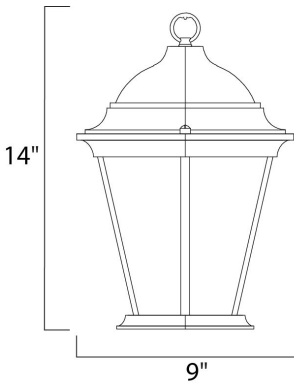

**PRODUCT DESCRIPTION**

Westlake is a transitional style from Maxim Lighting International in Black, Rust Patina, Empire Bronze, or White finish.

**MEASUREMENTS**

DIMENSION : 9" L x 9" W x 14" H  
 CANOPY : 5" W 1.25" L  
 HANGING WEIGHT : 5 lb