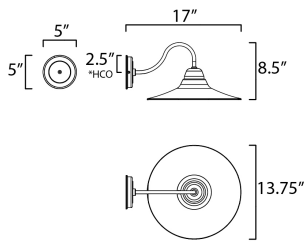

PRODUCT DESCRIPTION

A powder coat aluminum frame support a durable polycarbonate shade in classic RLM styles. This an excellent choice for extreme environments like coastal areas. The combination Black frame and White shade create a dramatic look.

MEASUREMENTS

DIMENSION : 13.75" W x 8.5" H x 17" Ext
BACK PLATE : 5" W x 5" H x 2.5" HCO
HANGING WEIGHT : 1.65 lb

LAMPING

INPUT VOLTAGE : 120V
BULB : 1 x 60W Incandescent E26 Medium , 60W Total
BULB INCLUDED : (Not Included)
DIMMABLE : Yes
LIGHTING_DIRECTION : Down

FINISHES OPTION

- Black (BK)
- White / Black (WTBK)

MATERIAL

Polycarbonate, Aluminum

RATINGS

cETLus
Wet Location

ADDITIONAL

INSTALL UP/DOWN: Down
OPERATING TEMPERATURE:
-20°C (-4°F), 40°C (104°F)

Always consult a qualified electrician before installing any lighting product.