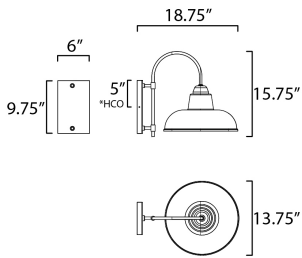

PRODUCT DESCRIPTION

A powder coat aluminum frame support a durable polycarbonate shade in classic RLM styles. This an excellent choice for extreme environments like coastal areas. The combination Black frame and White shade create a dramatic look.

MEASUREMENTS

DIMENSION : 13.75" W x 15.75" H x 18.75" Ext
BACK PLATE : 6" W x 9.75" H x 5" HCO
HANGING WEIGHT : 2.87 lb

LAMPING

INPUT VOLTAGE : 120V
BULB : 1 x 60W Incandescent E26 Medium , 60W Total
BULB INCLUDED : (Not Included)
DIMMABLE : Yes
LIGHTING_DIRECTION : Down

FINISHES OPTION

- Black (BK)
- White / Black (WTBK)

MATERIAL

Polycarbonate, Aluminum

RATINGS

cETLus
Wet Location

ADDITIONAL

INSTALL UP/DOWN: Down
OPERATING TEMPERATURE:
-20°C (-4°F), 40°C (104°F)

PHOTOMETRIC: Report Found Online

Always consult a qualified electrician before installing any lighting product.