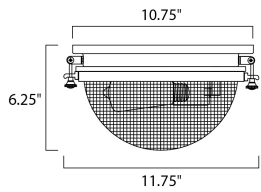

MEASUREMENTS

DIMENSION : 11.75" L x 11.75" W x 6.25" H
 CANOPY : 10.75" W x 1.5" H x 10.75" L
 HANGING WEIGHT : 6.82 lb

LAMPING

INPUT VOLTAGE : 120V
 BULB : 1 x 60W Incandescent E26 Medium , 60W Total
 BULB INCLUDED : (Not Included)
 DIMMABLE :