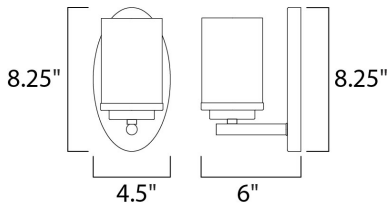

MEASUREMENTS

DIMENSION : 4.5" W x 8.25" H x 6" Ext
 BACK PLATE : 8.25" W x 4.5" H x 4.1" HCO
 HANGING WEIGHT : 1.21 lb

LAMPING

INPUT VOLTAGE : 120V
 BULB : 1 x 60W Incandescent E26 Medium , 60W Total
 BULB INCLUDED : (Not Included)
 DIMMABLE : Y
 LIGHTING_DIRECTION : Omni