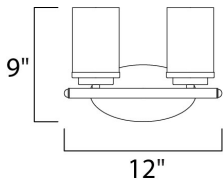

**MEASUREMENTS**

DIMENSION : 12" W x 9" H x 6" Ext  
 BACK PLATE : 4.5" W x 8.25" H x 7.8" HCO  
 HANGING WEIGHT : 2.1 lb

**LAMPING**

INPUT VOLTAGE : 120V  
 BULB : 2 x 60W Incandescent E26 Medium , 120W Total  
 BULB INCLUDED : (Not Included)  
 DIMMABLE : Y  
 LIGHTING\_DIRECTION : Omni