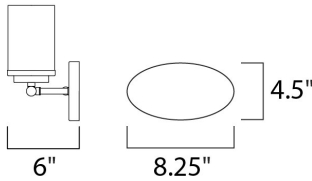

**MEASUREMENTS**

DIMENSION : 12" W x 9" H x 6" Ext  
 BACK PLATE : 4.5" W x 8.25" H x 7.8" HCO  
 HANGING WEIGHT : 2.1 lb

**LAMPING**

INPUT VOLTAGE : 120V  
 BULB : 2 x 60W Incandescent E26 Medium , 120W Total  
 BULB INCLUDED : (Not Included)  
 DIMMABLE : Y  
 LIGHTING\_DIRECTION : Omni