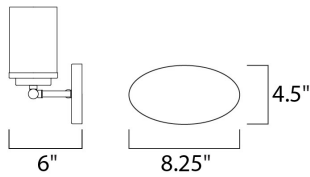

**MEASUREMENTS**

DIMENSION : 19.25" W x 9" H x 6" Ext  
 BACK PLATE : 8.25" W x 4.5" H x 7.8" HCO  
 HANGING WEIGHT : 2.9 lb

**LAMPING**

INPUT VOLTAGE : 120V  
 BULB : 3 x 60W Incandescent E26 Medium , 180W Total  
 BULB INCLUDED : (Not Included)  
 DIMMABLE : Y  
 LIGHTING\_DIRECTION : Omni