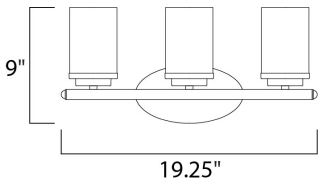

**MEASUREMENTS**

DIMENSION : 19.25" W x 9" H x 6" Ext  
 BACK PLATE : 8.25" W x 4.5" H x 7.8" HCO  
 HANGING WEIGHT : 2.9 lb

**LAMPING**

INPUT VOLTAGE : 120V  
 BULB : 3 x 60W Incandescent E26 Medium , 180W Total  
 BULB INCLUDED : (Not Included)  
 DIMMABLE : Y  
 LIGHTING\_DIRECTION : Omni