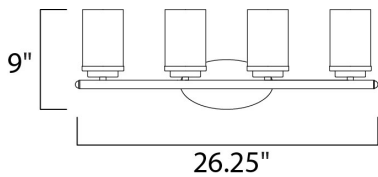

**MEASUREMENTS**

DIMENSION : 26.25" W x 9" H x 6" Ext  
 BACK PLATE : 8.25" W x 4.5" H x 7.8" HCO  
 HANGING WEIGHT : 3.61 lb

**LAMPING**

INPUT VOLTAGE : 120V  
 BULB : 4 x 60W Incandescent E26 Medium , 240W Total  
 BULB INCLUDED : (Not Included)  
 DIMMABLE : Y  
 LIGHTING\_DIRECTION : Omni