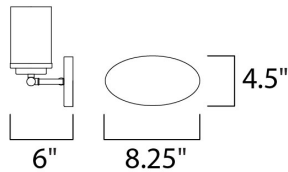

**MEASUREMENTS**

DIMENSION : 26.25" W x 9" H x 6" Ext  
 BACK PLATE : 8.25" W x 4.5" H x 7.8" HCO  
 HANGING WEIGHT : 3.61 lb

**LAMPING**

INPUT VOLTAGE : 120V  
 BULB : 4 x 60W Incandescent E26 Medium , 240W Total  
 BULB INCLUDED : (Not Included)  
 DIMMABLE : Y  
 LIGHTING\_DIRECTION : Omni