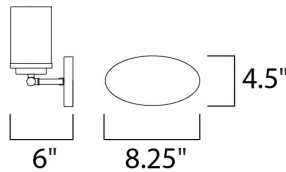

MEASUREMENTS

DIMENSION : 26.25" W x 9" H x 6" Ext
 BACK PLATE : 8.25" W x 4.5" H x 7.8" HCO
 HANGING WEIGHT : 3.61 lb

LAMPING

INPUT VOLTAGE : 120V
 BULB : 4 x 60W Incandescent E26 Medium , 240W Total
 BULB INCLUDED : (Not Included)
 DIMMABLE : Y
 LIGHTING_DIRECTION : Omni