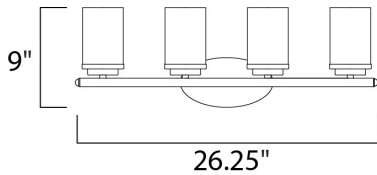

MEASUREMENTS

DIMENSION : 26.25" W x 9" H x 6" Ext
 BACK PLATE : 8.25" W x 4.5" H x 7.8" HCO
 HANGING WEIGHT : 3.61 lb

LAMPING

INPUT VOLTAGE : 120V
 BULB : 4 x 60W Incandescent E26 Medium , 240W Total
 BULB INCLUDED : (Not Included)
 DIMMABLE : Y
 LIGHTING_DIRECTION : Omni