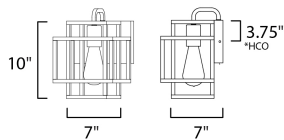

PRODUCT DESCRIPTION

A geometric design constructed of square steel tubing that is finished in a Matte Black and accented with Satin Brass. Add a Vintage bulb for a Restoration look or a Globe lamp for a Contemporary approach. Whatever design you desire this collection will make it happen at a price that will make you smile.