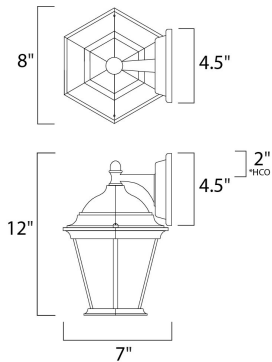

PRODUCT DESCRIPTION

Maxim Lighting's commitment to both the residential lighting and the home building industries will assure you a product line focused on your basic lighting needs. With the Builder Cast collection you will find quality lighting that is well designed, well priced and readily available.

MEASUREMENTS

DIMENSION : 8" W x 12" H x 7" Ext
BACK PLATE : 4.5" W x 4.5" H x 2" HCO
HANGING WEIGHT : 2.56 lb

LAMPING

INPUT VOLTAGE : 120V
BULB : 1 x 60W Incandescent E26 Medium , 60W Total
BULB INCLUDED : (Not Included)
DIMMABLE : Yes

FINISHES OPTION

- Black (BK)
- Empire Bronze (EB)
- Pewter (PE)
- Rust Patina (RP)
- White (WT)

GLASS

Clear CL

MATERIAL

Die Cast Aluminum

RATINGS

cETLus
Wet Location

ADDITIONAL

OPERATING TEMPERATURE:
-20°C (-4°F), 40°C (104°F)

PHOTOMETRIC: Report Found Online

Always consult a qualified electrician before installing any lighting product.