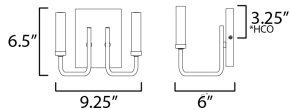

LAMPING

INPUT VOLTAGE : 120V
BULB : 2 x 60W Incandescent E12 Candelabra , 120W Total
BULB INCLUDED : (Not Included)
DIMMABLE : Yes
LIGHTING_DIRECTION : Up