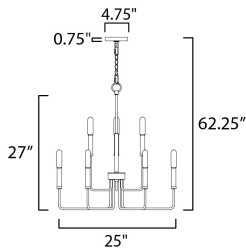

PRODUCT DESCRIPTION

The straight-line minimalistic look is dressed up with a two tone Black and soft Gold finish, creating a metropolitan style at popular pricing.

*max overall height

MEASUREMENTS

- DIMENSION : 25" L x 25" W x 27" H
- MAX OAH : 65.25" OAH
- CANOPY : 4.75" W x 0.75" H x 4.75" L
- HANGING WEIGHT : 8.6 lb

LAMPING

- INPUT VOLTAGE : 120V
- BULB : 9 x 60W Incandescent E12 Candelabra , 540W Total
- BULB INCLUDED : (Not Included)
- DIMMABLE : Yes

FINISHES OPTION

 Black / Gold (BKGLD)

MATERIAL

Steel

RATINGS

cULus
Dry Location