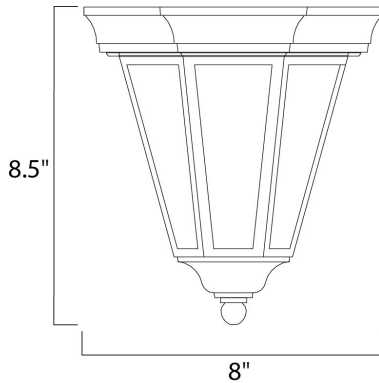

PRODUCT DESCRIPTION

Westlake is a transitional style from Maxim Lighting International in Black, Rust Patina, Empire Bronze, or White finish.

MEASUREMENTS

DIMENSION : 8" L x 8" W x 8.5" H
 CANOPY : 9" W x 1.18" H x 1.18" L
 HANGING WEIGHT : 2.42 lb