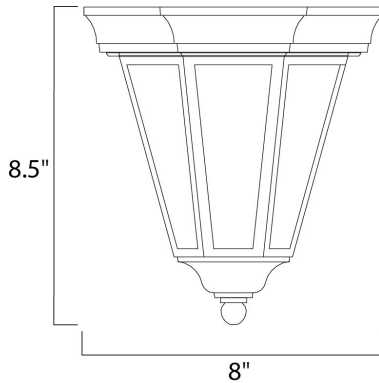

**PRODUCT DESCRIPTION**

Westlake is a transitional style from Maxim Lighting International in Black, Rust Patina, Empire Bronze, or White finish.

**MEASUREMENTS**

DIMENSION : 8" L x 8" W x 8.5" H  
 CANOPY : 9" W x 1.18" H x 1.18" L  
 HANGING WEIGHT : 2.42 lb