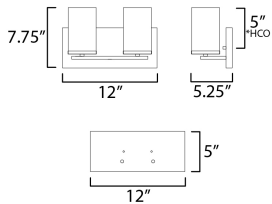

LAMPING

INPUT VOLTAGE : 120V
BULB : 2 x 60W Incandescent E26 Medium , 60W Total
BULB INCLUDED : (Not Included)
LIGHTING_DIRECTION : Up/Down