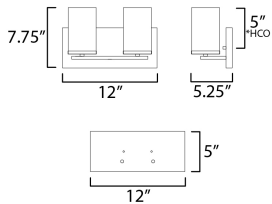

LAMPING

INPUT VOLTAGE : 120V
BULB : 2 x 60W Incandescent E26 Medium , 60W Total
BULB INCLUDED : (Not Included)
DIMMABLE : Y
LIGHTING_DIRECTION : Up/Down