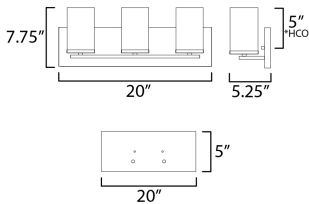

LAMPING

INPUT VOLTAGE : 120V
BULB : 3 x 60W Incandescent E26 Medium , 60W Total
BULB INCLUDED : (Not Included)
DIMMABLE : Y
LIGHTING_DIRECTION : Up/Down