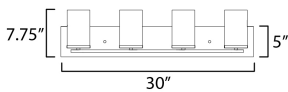

LAMPING

INPUT VOLTAGE : 120V
BULB : 4 x 60W Incandescent E26 Medium , 60W Total
BULB INCLUDED : (Not Included)
LIGHTING_DIRECTION : Up/Down