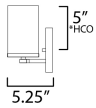

LAMPING

INPUT VOLTAGE : 120V
BULB : 4 x 60W Incandescent E26 Medium , 60W Total
BULB INCLUDED : (Not Included)
LIGHTING_DIRECTION : Up/Down