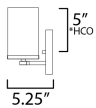

LAMPING

INPUT VOLTAGE : 120V
BULB : 4 x 60W Incandescent E26 Medium , 60W Total
BULB INCLUDED : (Not Included)
LIGHTING_DIRECTION : Up/Down