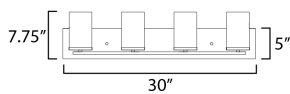

LAMPING

INPUT VOLTAGE : 120V
BULB : 4 x 60W Incandescent E26 Medium , 60W Total
BULB INCLUDED : (Not Included)
LIGHTING_DIRECTION : Up/Down