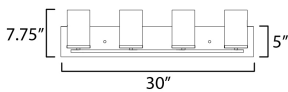

LAMPING

INPUT VOLTAGE : 120V
BULB : 4 x 60W Incandescent E26 Medium , 60W Total
BULB INCLUDED : (Not Included)
DIMMABLE : Y
LIGHTING_DIRECTION : Up/Down