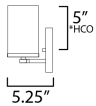

LAMPING

INPUT VOLTAGE : 120V
BULB : 4 x 60W Incandescent E26 Medium , 60W Total
BULB INCLUDED : (Not Included)
DIMMABLE : Y
LIGHTING_DIRECTION : Up/Down

FINISHES OPTION

- Black (BK)
- Satin Brass (SBR)
- Satin Nickel (SN)

GLASS

Satin White SW

MATERIAL

Steel + Glass