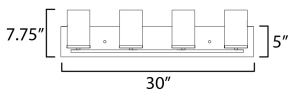

LAMPING

INPUT VOLTAGE : 120V
BULB : 4 x 60W Incandescent E26 Medium , 240W Total
BULB INCLUDED : (Not Included)
DIMMABLE : Y
LIGHTING_DIRECTION : Up/Down