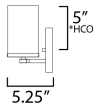

LAMPING

INPUT VOLTAGE : 120V
BULB : 4 x 60W Incandescent E26 Medium , 240W Total
BULB INCLUDED : (Not Included)
DIMMABLE : Y
LIGHTING_DIRECTION : Up/Down

FINISHES OPTION

- Black (BK)
- Satin Brass (SBR)
- Satin Nickel (SN)

GLASS

Satin White SW

MATERIAL

Steel, Glass