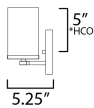

LAMPING

- INPUT VOLTAGE : 120V
- BULB : 4 x 60W Incandescent E26 Medium , 60W Total
- BULB INCLUDED : (Not Included)
- DIMMABLE : Y
- LIGHTING_DIRECTION : Up/Down

FINISHES OPTION

- Black (BK)
- Satin Brass (SBR)
- Satin Nickel (SN)

GLASS

Satin White SW

MATERIAL

Steel + Glass