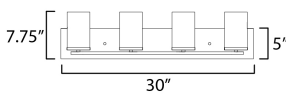

LAMPING

- INPUT VOLTAGE : 120V
- BULB : 4 x 60W Incandescent E26 Medium , 60W Total
- BULB INCLUDED : (Not Included)
- DIMMABLE : Y
- LIGHTING_DIRECTION : Up/Down