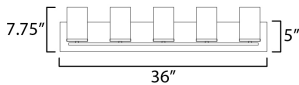

LAMPING

INPUT VOLTAGE : 120V
BULB : 5 x 60W Incandescent E26 Medium , 60W Total
BULB INCLUDED : (Not Included)
DIMMABLE : Y
LIGHTING_DIRECTION : Up/Down