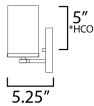

LAMPING

INPUT VOLTAGE : 120V
BULB : 5 x 60W Incandescent E26 Medium , 60W Total
BULB INCLUDED : (Not Included)
DIMMABLE : Y
LIGHTING_DIRECTION : Up/Down

FINISHES OPTION

- Black (BK)
- Satin Brass (SBR)
- Satin Nickel (SN)

GLASS

Satin White SW

MATERIAL

Steel + Glass