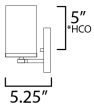

LAMPING

INPUT VOLTAGE : 120V
BULB : 5 x 60W Incandescent E26 Medium , 60W Total
BULB INCLUDED : (Not Included)
DIMMABLE : Y
LIGHTING_DIRECTION : Up/Down

FINISHES OPTION

- Black (BK)
- Satin Brass (SBR)
- Satin Nickel (SN)

GLASS

Satin White SW

MATERIAL

Steel + Glass