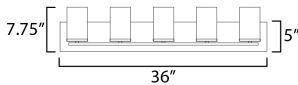

LAMPING

INPUT VOLTAGE : 120V
BULB : 5 x 60W Incandescent E26 Medium , 60W Total
BULB INCLUDED : (Not Included)
DIMMABLE : Y
LIGHTING_DIRECTION : Up/Down