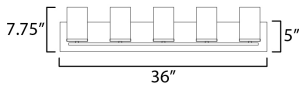

LAMPING

INPUT VOLTAGE : 120V
BULB : 5 x 60W Incandescent E26 Medium , 300W Total
BULB INCLUDED : (Not Included)
DIMMABLE : Y
LIGHTING_DIRECTION : Up/Down