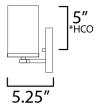

LAMPING

INPUT VOLTAGE : 120V
BULB : 5 x 60W Incandescent E26 Medium , 300W Total
BULB INCLUDED : (Not Included)
DIMMABLE : Y
LIGHTING_DIRECTION : Up/Down

FINISHES OPTION

- Black (BK)
- Satin Brass (SBR)
- Satin Nickel (SN)

GLASS

Satin White SW

MATERIAL

Steel, Glass