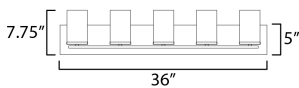

LAMPING

INPUT VOLTAGE : 120V
BULB : 5 x 60W Incandescent E26 Medium , 60W Total
BULB INCLUDED : (Not Included)
LIGHTING_DIRECTION : Up/Down