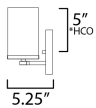

LAMPING

INPUT VOLTAGE : 120V
BULB : 5 x 60W Incandescent E26 Medium , 60W Total
BULB INCLUDED : (Not Included)
LIGHTING_DIRECTION : Up/Down