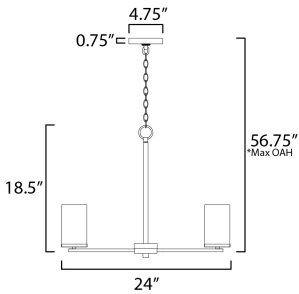

**PRODUCT DESCRIPTION**

A clean design for the most common applications, the Lateral collection offers chandeliers in both traditional configurations and within a rectangular frame for above dining spaces. Finished in complementary colors including Satin Brass, Satin Nickel or Matte Black, this collection is economically priced with excellent construction. Great for remodeling, this collection's bath vanities feature an extended backplate for cleaner installations. Satin White cylindrical glass sits on a clean rectangular bar. This collection is sure to provide the transitional look to update your next project.

**MEASUREMENTS**

DIMENSION : 24" L x 24" W x 18.5" H  
 MAX OAH : 56.75" OAH  
 CANOPY : 4.75" W x 0.75" H x 4.75" L  
 HANGING WEIGHT : 5.94 lb

**LAMPING**

INPUT VOLTAGE : 120V  
 BULB : 5 x 60W Incandescent E26 Medium , 300W Total  
 BULB INCLUDED : (Not Included)  
 DIMMABLE : Y

\*max overall height

**FINISHES OPTION**

-  Black (BK)
-  Satin Brass (SBR)
-  Satin Nickel (SN)

**GLASS**

Satin White SW

**MATERIAL**

Steel, Glass

**RATINGS**