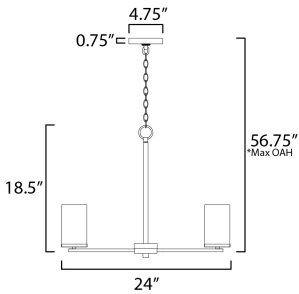

PRODUCT DESCRIPTION

A clean design for the most common applications, the Lateral collection offers chandeliers in both traditional configurations and within a rectangular frame for above dining spaces. Finished in complementary colors including Satin Brass, Satin Nickel or Matte Black, this collection is economically priced with excellent construction. Great for remodeling, this collection's bath vanities feature an extended backplate for cleaner installations. Satin White cylindrical glass sits on a clean rectangular bar. This collection is sure to provide the transitional look to update your next project.

MEASUREMENTS

DIMENSION : 24" L x 24" W x 18.5" H
 MAX OAH : 56.75" OAH
 CANOPY : 4.75" W x 0.75" H x 4.75" L
 HANGING WEIGHT : 5.94 lb

LAMPING

INPUT VOLTAGE : 120V
 BULB : 5 x 60W Incandescent E26 Medium , 300W Total
 BULB INCLUDED : (Not Included)
 DIMMABLE : Y

*max overall height

FINISHES OPTION

-  Black (BK)
-  Satin Brass (SBR)
-  Satin Nickel (SN)

GLASS

Satin White SW

MATERIAL

Steel, Glass

RATINGS