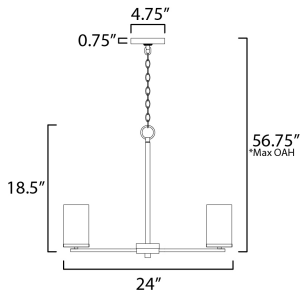

PRODUCT DESCRIPTION

A clean design for the most common applications, the Lateral collection offers chandeliers in both traditional configurations and within a rectangular frame for above dining spaces. Finished in complementary colors including Satin Brass, Satin Nickel or Matte Black, this collection is economically priced with excellent construction. Great for remodeling, this collection's bath vanities feature an extended backplate for cleaner installations. Satin White cylindrical glass sits on a clean rectangular bar. This collection is sure to provide the transitional look to update your next project.

MEASUREMENTS

DIMENSION : 24" L x 24" W x 18.5" H
 MAX OAH : 56.75" OAH
 CANOPY : 4.75" W x 0.75" H x 4.75" L
 HANGING WEIGHT : 5.94 lb

LAMPING

INPUT VOLTAGE : 120V
 BULB : 5 x 60W Incandescent E26 Medium , 300W Total
 BULB INCLUDED : (Not Included)
 DIMMABLE : Y

*max overall height

FINISHES OPTION

-  Black (BK)
-  Satin Brass (SBR)
-  Satin Nickel (SN)

GLASS

Satin White SW

MATERIAL

Steel, Glass

RATINGS