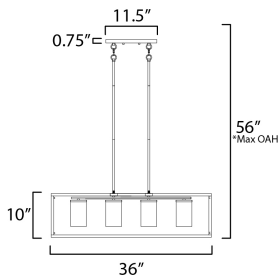

*max overall height

Always consult a qualified electrician before installing any lighting product.