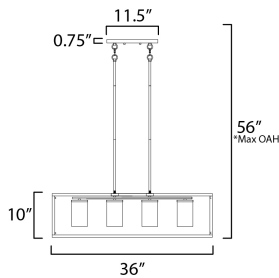

LAMPING

- INPUT VOLTAGE : 120V
- BULB : 4 x 60W Incandescent E26 Medium , 240W Total
- BULB INCLUDED : (Not Included)
- DIMMABLE : Y

*max overall height

Always consult a qualified electrician before installing any lighting product.