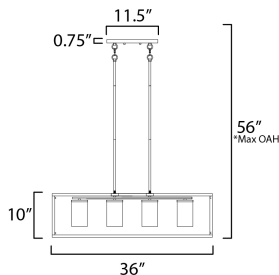

LAMPING

- INPUT VOLTAGE : 120V
- BULB : 4 x 60W Incandescent E26 Medium , 240W Total
- BULB INCLUDED : (Not Included)
- DIMMABLE : Triac or ELV

*max overall height

Always consult a qualified electrician before installing any lighting product.