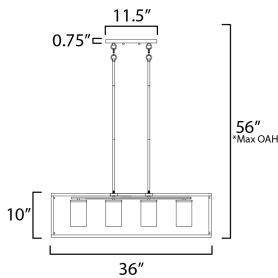

LAMPING

- INPUT VOLTAGE : 120V
- BULB : 4 x 60W Incandescent E26 Medium , 240W Total
- BULB INCLUDED : (Not Included)
- DIMMABLE : Y

*max overall height

Always consult a qualified electrician before installing any lighting product.