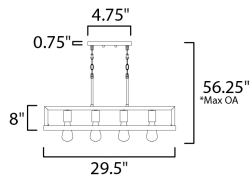

**MEASUREMENTS**

- DIMENSION : 29.5" L x 8.75" W x 8" H
- MAX OAH : 56.25" OAH
- CANOPY : 4.75" W x 0.75" H x 9.84" L
- HANGING WEIGHT : 6.83 lb

**LAMPING**

- INPUT VOLTAGE : 120V
- BULB : 4 x 60W Incandescent E26 Medium , 240W Total
- BULB INCLUDED : (Not Included)
- DIMMABLE : Yes

\*max overall height

**FINISHES OPTION**

- Black / Ashbury (BKASB)

**MATERIAL**

Steel, Wood

**RATINGS**

cULus  
Dry Location

**ADDITIONAL**