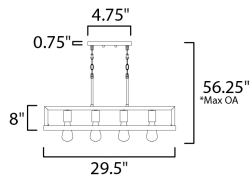

MEASUREMENTS

DIMENSION : 29.5" L x 8.75" W x 8" H
 MAX OAH : 56.25" OAH
 CANOPY : 4.75" W x 0.75" H x 9.84" L
 HANGING WEIGHT : 6.83 lb

LAMPING

INPUT VOLTAGE : 120V
 BULB : 4 x 60W Incandescent E26 Medium , 240W Total
 BULB INCLUDED : (Not Included)
 DIMMABLE : Yes

*max overall height

FINISHES OPTION

Black / Ashbury (BKASB)

MATERIAL

Steel, Wood

RATINGS

cULus
 Dry Location

ADDITIONAL