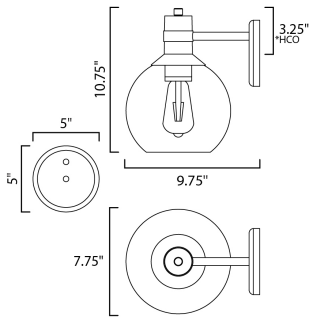

PRODUCT DESCRIPTION

Our new collections of outdoor fixtures feature the latest trends at excellent pricing. The combination of long-lasting die cast aluminum and hand blown thick clear glass is accentuated with the two-tone finish of Bronze and Gold creating the ultimate designer look.