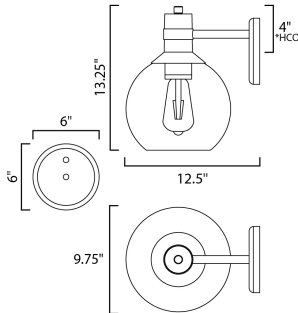

LAMPING

INPUT VOLTAGE : 120V
LUMENS : 450 Rated (400 Del.)
BULB : 1 x 4W LED E26 Medium , 4W Total
BULB INCLUDED : (Included)
DIMMABLE : Triac CL
CRI : 90+ CRI
COLOR_TEMP : 2200K
LIGHTING_DIRECTION : Down