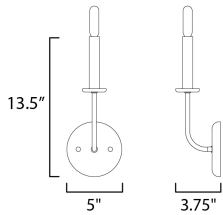

MEASUREMENTS

DIMENSION : 4.75" W x 12" H x 4" Ext
 MAX OAH : 5" W x 5" H
 HANGING WEIGHT : 0.88184 lb

LAMPING

INPUT VOLTAGE : 120V
 BULB : 1 x 60W Incandescent E12 Candelabra , 60W Total
 BULB INCLUDED : (Not Included)
 DIMMABLE : Y
 LIGHTING_DIRECTION : Omni

FINISHES OPTION

- Black / Satin Nickel (BKSNI)
- Satin Brass (SBR)

MATERIAL

Steel

RATINGS

cULus
 Damp Location
 ADA

ADDITIONAL

INSTALL UP/DOWN: Up
 OPERATING TEMPERATURE:
 -20°C (-4°F), 40°C (104°F)