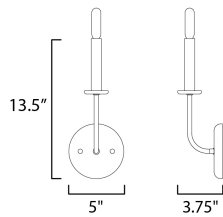

**MEASUREMENTS**

DIMENSION : 4.75" W x 12" H x 4" Ext  
 MAX OAH : 5" W x 5" H  
 HANGING WEIGHT : 0.88184 lb

**LAMPING**

INPUT VOLTAGE : 120V  
 BULB : 1 x 60W Incandescent E12 Candelabra , 60W Total  
 BULB INCLUDED : (Not Included)  
 DIMMABLE : Y  
 LIGHTING\_DIRECTION : Omni

**FINISHES OPTION**

- Black / Satin Nickel (BKSNI)
- Satin Brass (SBR)

**MATERIAL**

Steel

**RATINGS**

cULus  
 Damp Location  
 ADA

**ADDITIONAL**

INSTALL UP/DOWN: Up  
 OPERATING TEMPERATURE:  
 -20°C (-4°F), 40°C (104°F)