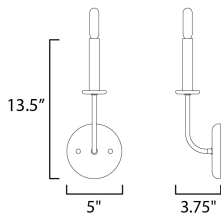

MEASUREMENTS

DIMENSION : 4.75" W x 12" H x 4" Ext
 MAX OAH : 5" W x 5" H
 HANGING WEIGHT : 0.88184 lb

LAMPING

INPUT VOLTAGE : 120V
 BULB : 1 x 60W Incandescent E12 Candelabra , 60W
 Total
 BULB INCLUDED : (Not Included)
 DIMMABLE : Y
 LIGHTING_DIRECTION : Omni

FINISHES OPTION

-  Black / Satin Nickel (BKSN)
-  Satin Brass (SBR)

MATERIAL

Steel

RATINGS

cULus
 Damp Location
 ADA

ADDITIONAL

INSTALL UP/DOWN: Up
 OPERATING TEMPERATURE:
 -20°C (-4°F), 40°C (104°F)