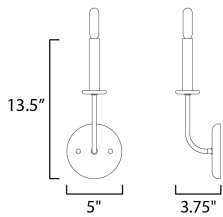

**MEASUREMENTS**

DIMENSION : 4.75" W x 12" H x 4" Ext  
 MAX OAH : 5" W x 5" H  
 HANGING WEIGHT : 0.88184 lb

**LAMPING**

INPUT VOLTAGE : 120V  
 BULB : 1 x 60W Incandescent E12 Candelabra , 60W Total  
 BULB INCLUDED : (Not Included)  
 DIMMABLE : Y  
 LIGHTING\_DIRECTION : Omni

**FINISHES OPTION**

-  Black / Satin Nickel (BKSNI)
-  Satin Brass (SBR)

**MATERIAL**

Steel

**RATINGS**

cULus  
 Damp Location  
 ADA

**ADDITIONAL**

INSTALL UP/DOWN: Up  
 OPERATING TEMPERATURE:  
 -20°C (-4°F), 40°C (104°F)