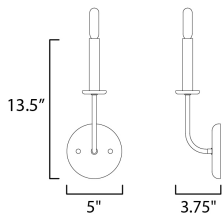

MEASUREMENTS

DIMENSION : 4.75" W x 12" H x 4" Ext
 MAX OAH : 5" W x 5" H
 HANGING WEIGHT : 0.88184 lb

LAMPING

INPUT VOLTAGE : 120V
 BULB : 1 x 60W Incandescent E12 Candelabra , 60W Total
 BULB INCLUDED : (Not Included)
 DIMMABLE : Y
 LIGHTING_DIRECTION : Omni

FINISHES OPTION

-  Black / Satin Nickel (BKSNI)
-  Satin Brass (SBR)

MATERIAL

Steel

RATINGS

cULus
 Damp Location
 ADA

ADDITIONAL

INSTALL UP/DOWN: Up
 OPERATING TEMPERATURE:
 -20°C (-4°F), 40°C (104°F)