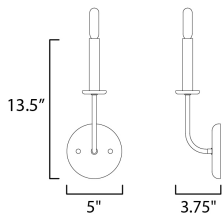

MEASUREMENTS

DIMENSION : 4.75" W x 12" H x 4" Ext
 MAX OAH : 5" W x 5" H
 HANGING WEIGHT : 0.88184 lb

LAMPING

INPUT VOLTAGE : 120V
 BULB : 1 x 60W Incandescent E12 Candelabra , 60W Total
 BULB INCLUDED : (Not Included)
 DIMMABLE :
 LIGHTING_DIRECTION : Omni

FINISHES OPTION

-  Black / Satin Nickel (BKSNI)
-  Satin Brass (SBR)

MATERIAL

Steel

RATINGS

cULus
 Damp Location
 ADA

ADDITIONAL

INSTALL UP/DOWN: Up
 OPERATING TEMPERATURE:
 -20°C (-4°F), 40°C (104°F)