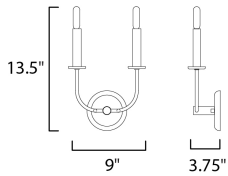

MEASUREMENTS

DIMENSION : 9" W x 12" H x 4" Ext
 MAX OAH : 5" W x 5" H
 HANGING WEIGHT : 1.32276 lb

LAMPING

INPUT VOLTAGE : 120V
 BULB : 2 x 60W Incandescent E12 Candelabra , 120W Total
 BULB INCLUDED : (Not Included)
 DIMMABLE : Y
 LIGHTING_DIRECTION : Omni